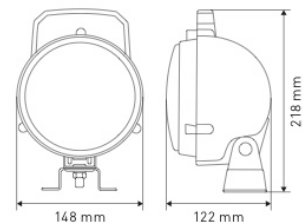

REF [152TA2474](#)

- Technology: halogen
- Mounting: 2-point bracket
- 12-24V
- Bulb not included
- Extra: handle and on/off switch

REF [123TA8007](#) – Bulb: H3 12V 55W

REF [123TA8008](#) – Bulb: H3 24V 70W

TOTAL SOURCE®