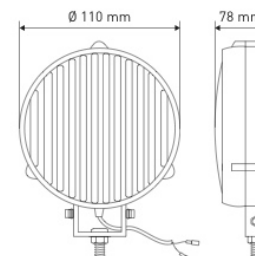

REF 161TA6105 – Bulb: H3 12V 55W

TOTAL SOURCE®

REF 152TA2450 – 12V

REF 152TA2451 – 24V

- Technology: sealed beam
- Mounting: pedestal M8
- Wire length: 230 mm
- Sealed beam included