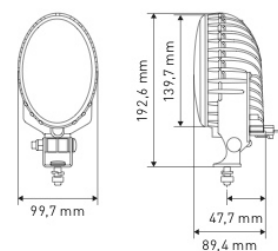

WORK LIGHTS

FLOOD/SPOT WORK LIGHTS

WORK LIGHTS

REF 152TA1704 – Vertical oval

REF 152TA1705 – Horizontal oval

- Technology: LED 6 pieces
- Mounting: pedestal M8
- Wire length: 320 mm
- 12-48V
- Theoretical output: 900 lumen
- Operating light output: 700 lumen
- Nominal power: 12W
- IP67

TOTAL SOURCE®

BRAND: SPEAKER

REF 152TA1706 – 12-48V round

REF 152TA1707 – 12-80V round

- Technology: LED 4 pieces
- Mounting: pedestal M12
- Wire length: 290 mm
- Theoretical output: 800 lumen
- Operating light output: 450 lumen
- Nominal power: 12W
- IP66