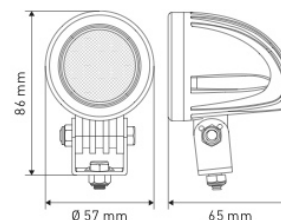

**TOTAL SOURCE**<sup>®</sup>

- REF 152TA1661** – 10-48V
- Technology: LED 4 pieces
  - Mounting: pedestal M10
  - Wire length: 510 mm
  - Theoretical light output: 2100 lumen
  - Operating light output: 1600 lumen
  - Nominal power: 20W
  - IP67

**TOTAL SOURCE®**

BRAND: SPEAKER

**REF 152TA1706** – 12-48V round

**REF 152TA1707** – 12-80V round

- Technology: LED 4 pieces
- Mounting: pedestal M12
- Wire length: 290 mm
- Theoretical output: 800 lumen
- Operating light output: 450 lumen
- Nominal power: 12W
- IP66

**Illuminator®**

**REF 152TA1708** – 9-60V

- Technology: LED
- Mounting: pedestal M10
- Extra: handlebar mount included
- Wire length: 450 mm
- Theoretical output: 1000 lumen
- Operating light output: 750 lumen
- Nominal power: 10W
- IP68