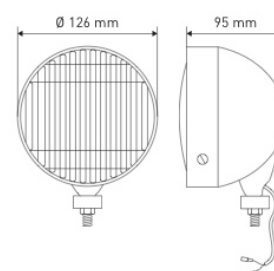

REF 142TA1295 – Bulb: P15D 12V 35/35W

REF 152TA2461 – Replacement lens

TOTAL SOURCE®

REF 152TA2452 – 12V

REF 152TA2453 – 24V

REF 152TA2454 – 36V

REF 152TA2455 – 48V

- Technology: halogen
- Mounting: pedestal M8
- Wire length: 150 mm
- Bulb included