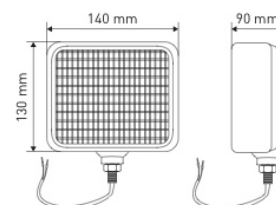

REF [103TA4636](#) – Bulb: BAY15D 48V 40W

TOTAL SOURCE®

REF [152TA2413](#) – 12V

- Technology: halogen
- Mounting: pedestal M8
- Wire length: 240 mm
- Nominal power: 37,5W
- Bulb included