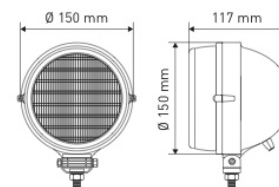

REF [152TA2485](#) – 12V

REF [152TA2486](#) – 24V

- Technology: incandescent
- Mounting: 4-point bracket
- Wire length: 100 mm
- Bulb included
- Extra: on/off switch

REF [161TA6096](#) – Bulb: BA20S 12V 35W

REF [141TA9895](#) – Bulb: BA20S 24V 35W

REF [152TA2494](#) – Optical unit

TOTAL SOURCE®