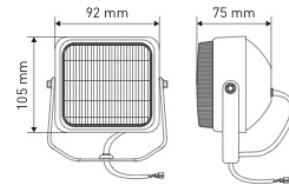

REF 144TA5559 – Bulb: BAY15D 48V 25W

REF 152TA2444 – Replacement lens

TOTAL SOURCE®

REF 152TA2439 – 48V without connector

REF 152TA2440 – 48V

- Technology: incandescent
- Mounting: pedestal M10
- Wire length: 250 mm
- Nominal power: 40W
- IP65
- Bulb included