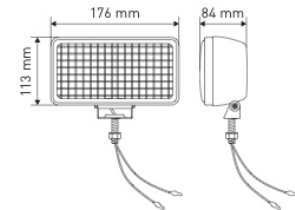

TOTAL SOURCE®

WORK LIGHTS