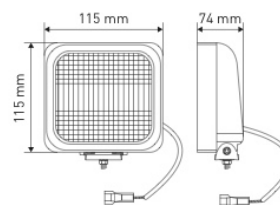

1. **REF 152TA1888** – 12V
2. Technology: halogen
   - Mounting: pedestal M10
   - Wire length: 150 mm
   - Bulb included

REF 161TA6105 – Bulb: H3 12V 55W

TOTAL SOURCE®