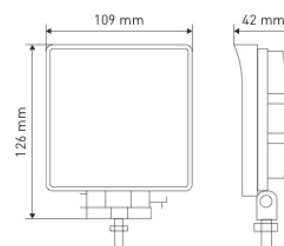

WORK LIGHTS

WORK LIGHTS

FLOOD/SPOT WORK LIGHTS

REF 152TA1712 – Flood beam 10–30V

REF 152TA1713 – Spot beam 10–30V

REF 152TA1715 – 12–48V

- Technology: LED 6 pieces
- Mounting: pedestal M10
- Extra: 4-point bracket included
- Wire length: 500 mm
- Theoretical output: 1080 lumen
- Operating light output: 810 lumen
- Nominal power: 18W
- IP68

TOTAL SOURCE®

REF 152TA1716 – Flood beam

REF 152TA1717 – Spot beam

- Technology: LED 9 pieces
- Mounting: pedestal M10
- Extra: 4-point bracket included
- Wire length: 490 mm
- 9–32V
- Theoretical output: 1650 lumen
- Operating light output: 1226 lumen
- Nominal power: 27W
- IP68