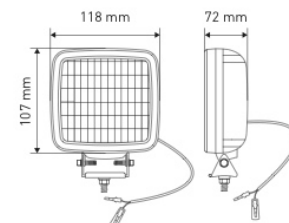

REF 161TA6105 – Bulb: H3 12V 55W

REF 150TA1246 – Replacement lens

TOTAL SOURCE®