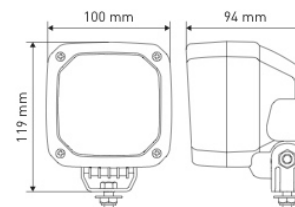

REF 152TA1726

- Technology: halogen
- Mounting: pedestal M10
- 12-24-36V
- IP54
- Bulb not included

REF 161TA6105 – Bulb: H3 12V 55W

REF 161TA6106 – Bulb: H3 24V 70W

REF 142TA1218 – Bulb: H3 36V 45W

REF 152TA1727 – Small bracket

ABL

REF 152TA1876 – 24V

- Technology: halogen
- Mounting: pedestal M10
- Nominal power: 70W
- IP66-69K
- Bulb included
- Connector: E2 built-in