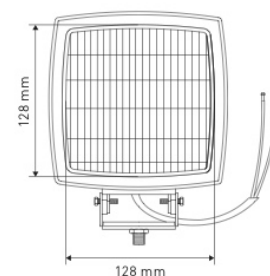

## WORK LIGHTS

**REF 152TA1898** – 12V

- Technology: halogen
- Mounting: pedestal M12
- Wire length: 450 mm
- Nominal power: 55W
- Bulb included

**REF 123TA8007** – Bulb: H3 12V 55W

**TOTAL SOURCE®**

**REF 152TA1900** – 12V