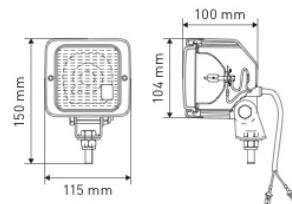

**Illuminator®**

**REF 152TA1708** – 9-60V

- Technology: LED
- Mounting: pedestal M10
- Extra: handlebar mount included
- Wire length: 450 mm
- Theoretical output: 1000 lumen
- Operating light output: 750 lumen
- Nominal power: 10W
- IP68

**TOTAL SOURCE®**

**REF 123TA8007** – Bulb: H3 12V 55W

**REF 152TA1886** – Without bulb

**REF 152TA1887** – 12V

**REF 148TA9047** – 24V

**REF 148TA9048** – 36V

**REF 148TA9049** – 48V

- Technology: halogen
- Mounting: pedestal M10
- Extra: 4 point bracket
- Wire length: 200 mm
- Bulb included