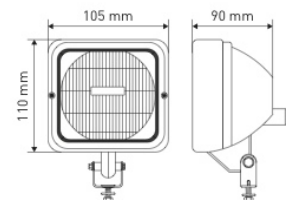

ABL

REF 161TA6106 – Bulb: H3 24V 70W