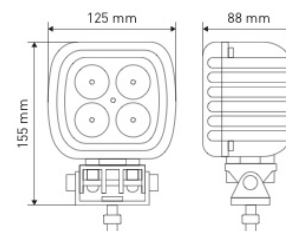

WORK LIGHTS

WORK LIGHTS

FLOOD/SPOT WORK LIGHTS

1. **REF 152TA1668** – Flood beam
   REF 152TA1669 – Spot beam
2. Technology: LED 4 pieces
   - Mounting: pedestal M10
   - Wire length: 460 mm
   - 9-40V
   - Theoretical output: 4000 lumen
   - Operating light output: 2800 lumen
   - Nominal power: 40W
   - IP68

TOTAL SOURCE®

1. **REF 152TA1670** – Flood beam
   REF 152TA1671 – Spot beam
2. Technology: LED 16 pieces
   - Mounting: pedestal M10
   - Wire length: 465 mm
   - 12-30V
   - Theoretical output: 4800 lumen
   - Operating light output: 3450 lumen
   - Nominal power: 48W
   - IP68