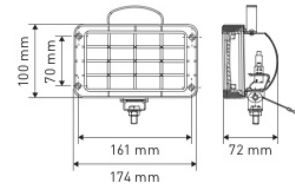

## WORK LIGHTS

**REF 152TA2437** - 12V

**REF 152TA2438** - 24V

- Technology: halogen
- Mounting: pedestal M8
- Wire length: 80 mm
- Extra: iron handle
- Bulb included

**REF 123TA8007** - Bulb: H3 12V 55W

**REF 161TA6106** - Bulb: H3 24V 70W