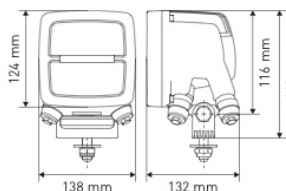

TOTAL SOURCE®

BRAND: NORDIC LIGHTS