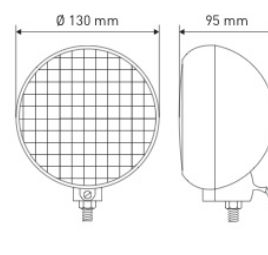

REF 152TA2462 – 12V

REF 152TA2463 – 24V

- Technology: incandescent
- Mounting: pedestal M10
- Wire length: 200 mm
- Nominal power: 48W

REF 131TA4781 – Bulb: BA15D 12V 36W

REF 131TA4783 – Bulb: BA15D 24V 36W

TOTAL SOURCE®