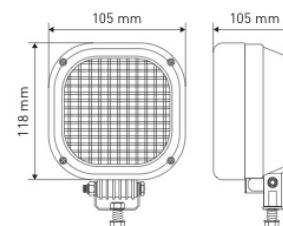

WORK LIGHTS

WORK LIGHTS

WORK LIGHTS

REF 152TA1672 – 12V

- Technology: halogen
- Mounting: side M8
- Nominal power: 55W
- IP69K
- Bulb included
- Connector: E2 built-in

REF 161TA6105 – Bulb: H3 12V 55W

REF 152TA1877 – 12V

- Technology: halogen
- Mounting: side M8
- Nominal power: 55W
- IP69
- Bulb included
- Connector: E2 built-in