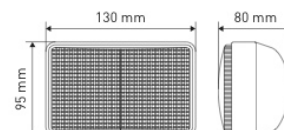

REF [142TA1228](#) – Bulb: PGJ13 12V 35W

TOTAL SOURCE®

REF [152TA2411](#) – 12V

- Technology: halogen
- Mounting: pedestal M10
- Wire length: 200 mm
- Nominal power: 37,5W
- Bulb included