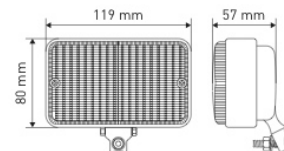

WORK LIGHTS

WORK LIGHTS

WORK LIGHTS

REF [152TA2405](#)

- Technology: incandescent
- Mounting: pendant
- Nominal power: 21W
- 12V
- IP55
- Bulb not included

REF [100TA2215](#) – Bulb: BA15S 12V 21W

REF [149TA8594](#) – Replacement lens

COBOO
group

REF [152TA1721](#) – 36V

REF [152TA2407](#) – 48V

- Technology: incandescent
- Mounting: pedestal M10
- Wire length: 200 mm
- Nominal power: 25W
- 36-48V
- Bulb included