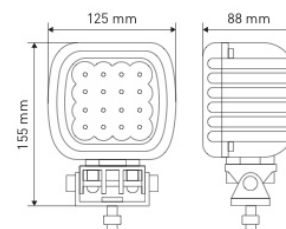

TOTAL SOURCE®

1. **REF 152TA1690** – Flood beam
   REF 152TA1691 – Spot beam
2. Technology: LED 10 pieces
   - Mounting: pendant
   - 12-24V
   - Theoretical output: 6700 lumen
   - Operating light output: 4200 lumen
   - Nominal power: 50W
   - IP68
   - Connector: E2 built-in
   - Heavy-duty damping