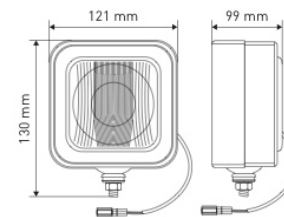

WORK LIGHTS

WORK LIGHTS

REF 152TA1898 – 12V

- Technology: halogen
- Mounting: pedestal M12
- Wire length: 450 mm
- Nominal power: 55W
- Bulb included