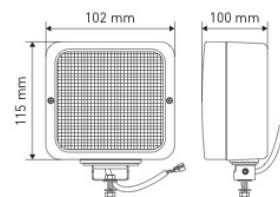

WORK LIGHTS

WORK LIGHTS

WORK LIGHTS