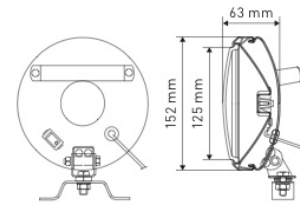

REF 152TA2480

- Technology: halogen
- Mounting: pedestal M12
- 12-24V
- IP54
- Bulb not included

REF 123TA8007 – Bulb: H3 12V 55W

REF 123TA8008 – Bulb: H3 24V 70W

REF 152TA2481 – Optical unit

TOTAL SOURCE®