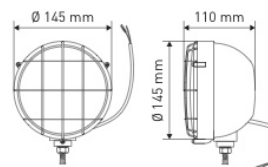

REF 152TA2466

- Technology: incandescent
- Mounting: central bolt
- 12-24V
- Bulb not included

REF 123TA7997 – Bulb: BA20D 12V 35W

REF 122TA9135 – Bulb: BA20D 24V 25W