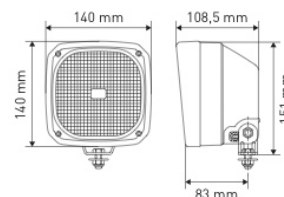

WORK LIGHTS

WORK LIGHTS

WORK LIGHTS

- REF [152TA2399](#) – Without bulb
- REF [147TA6951](#) – 12V
- REF [148TA9280](#) – 24V
- REF [148TA9153](#) – 48V
- REF [148TA9154](#) – 80V

- Technology: halogen
- Mounting: pedestal M8
- IP67
- Bulb included

- REF [123TA8007](#) – Bulb: H3 12V 55W
- REF [123TA8008](#) – Bulb: H3 24V 70W
- REF [123TA8011](#) – Bulb: H3 48V 60W
- REF [103TA4675](#) – Bulb: H3 80V 55W

TOTAL SOURCE®

BRAND: NORDIC LIGHTS

- REF [152TA1899](#) – 12V
- REF [149TA2096](#) – 24V
- Technology: halogen
- Mounting: pedestal M8
- Wire length: 240 mm
- IP54
- Bulb not included

- REF [123TA8007](#) – Bulb: H3 12V 55W
- REF [123TA8008](#) – Bulb: H3 24V 70W