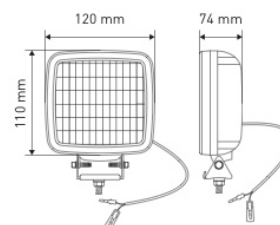

1. **REF 152TA1889** – 12V
2. Technology: halogen
   - Mounting: pedestal M8
   - Wire length: 300 mm
   - Nominal power: 55W
   - Bulb included

REF 161TA6105 – Bulb: H3 12V 55W

REF 150TA1246 – Replacement lens

TOTAL SOURCE®