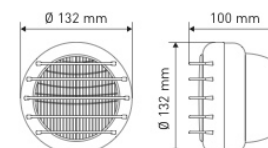

REF 152TA2464 – 12V

- Technology: incandescent
- Mounting: pedestal M12
- Wire length: 1400 mm
- Nominal power: 35W
- Bulb included

REF 106TA1267 – Bulb: BA20D 12V 35W

REF 149TA7846 – Replacement lens and mirror

TOTAL SOURCE®