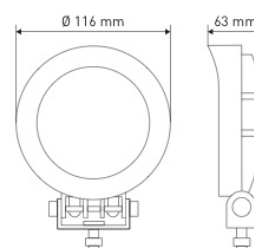

## SPOT WORK LIGHTS

- REF 152TA1659** – 9-32V
- Technology: LED
  - Mounting: pedestal M8
  - Wire length: 400 mm
  - Theoretical output: 900 lumen
  - Operating light output: 680 lumen
  - Nominal power: 10W
  - IP67

**TOTAL SOURCE**<sup>®</sup>

- REF 152TA1661** – 10-48V
- Technology: LED 4 pieces
  - Mounting: pedestal M10
  - Wire length: 510 mm
  - Theoretical light output: 2100 lumen
  - Operating light output: 1600 lumen
  - Nominal power: 20W
  - IP67

### FLOOD/SPOT WORK LIGHTS

**REF 152TA1712** – Flood beam 10–30V

**REF 152TA1713** – Spot beam 10–30V

**REF 152TA1715** – 12–48V

- Technology: LED 6 pieces
- Mounting: pedestal M10
- Extra: 4-point bracket included
- Wire length: 500 mm
- Theoretical output: 1080 lumen
- Operating light output: 810 lumen
- Nominal power: 18W
- IP68

**TOTAL SOURCE®**

**REF 152TA1716** – Flood beam

**REF 152TA1717** – Spot beam

- Technology: LED 9 pieces
- Mounting: pedestal M10
- Extra: 4-point bracket included
- Wire length: 490 mm
- 9–32V
- Theoretical output: 1650 lumen
- Operating light output: 1226 lumen
- Nominal power: 27W
- IP68