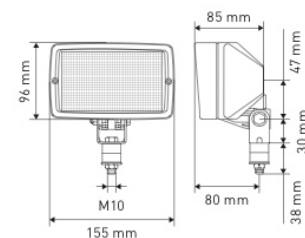

### REF 152TA2403 – 12V

- Technology: halogen
- Mounting: pedestal M10
- Wire length: 150 mm
- Nominal power: 55W
- IP65
- Bulb included

REF [123TA8007](#) – Bulb: H3 12V 55W