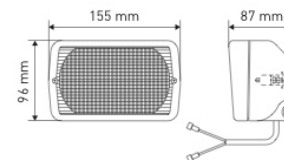

WORK LIGHTS

WORK LIGHTS

WORK LIGHTS

REF 152TA2430 – 12V

- Technology: halogen
- Mounting: pedestal M10
- Wire length: 260 mm
- Nominal power: 35W
- Bulb included
- Bracket not included