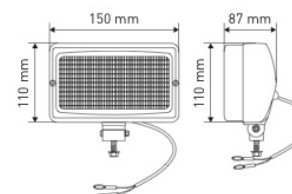

REF 123TA8007 – Bulb: H3 12V 55W

TOTAL SOURCE®