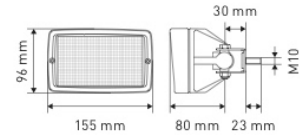

WORK LIGHTS

WORK LIGHTS

WORK LIGHTS

REF 152TA2434

- Technology: halogen
- Mounting: pedestal M8
- 12-24V
- IP65
- Bulb not included

REF 123TA8007 – Bulb: H3 12V 55W

REF 123TA8008 – Bulb: H3 24V 70W

TOTAL SOURCE®

REF 152TA2443 – 48V

- Technology: incandescent
- Mounting: pedestal M8
- Wire length: 250 mm
- Nominal power: 25W
- IP65
- Bulb included