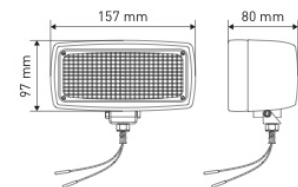

REF 152TA2435

- Technology: halogen
- Mounting: pedestal M8
- 12-24V
- IP54
- Bulb not included

REF [123TA8007](#) – Bulb: H3 12V 55W

REF [161TA6106](#) – Bulb: H3 24V 70W