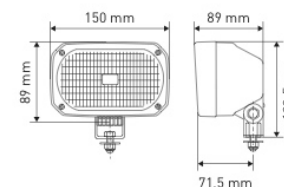

REF 152TA2431

- Technology: halogen
- Mounting: pedestal M8
- 12–24–36–48V
- IP67
- Bulb not included
- Extra: vibration damper

REF 161TA6105 – Bulb: H3 12V 55W

REF 161TA6106 – Bulb: H3 24V 70W

REF 142TA1218 – Bulb: H3 36V 45W

REF 144TA5499 – Bulb: H3 48V 45W

TOTAL SOURCE®

BRAND: NORDIC LIGHTS

REF 152TA2402 – 12V

- Technology: halogen
- Mounting: pedestal M8
- Wire length: 300 mm
- Nominal power: 55W
- IP67
- Bulb included