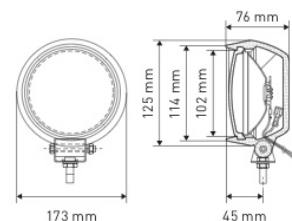

**REF 123TA8007** – Bulb: H3 12V 55W

**REF 123TA8008** – Bulb: H3 24V 70W

**REF 123TA8009** – Bulb: H3 36V 45W

**REF 123TA8010** – Bulb: H3 48V 45W

**TOTAL SOURCE®**

**REF 152TA2465** – 12V

- Technology: sealed beam
- Mounting: pedestal M10
- Wire length: 250 mm
- Nominal power: 35W
- Sealed beam not replaceable