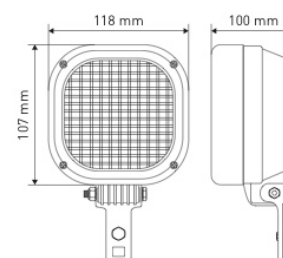

TOTAL SOURCE®

REF 161TA6105 – Bulb: H3 12V 55W

REF 152TA1879

- Technology: halogen
- Mounting: 4 point bracket
- 12–24V
- IP66
- Bulb not included
- Connector: J2 built-in