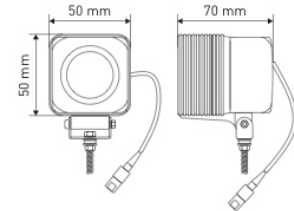

TOTAL SOURCE®

1. **REF 152TA1661** – 10-48V
2. Technology: LED 4 pieces
   - Mounting: pedestal M10
   - Wire length: 510 mm
   - Theoretical light output: 2100 lumen
   - Operating light output: 1600 lumen
   - Nominal power: 20W
   - IP67