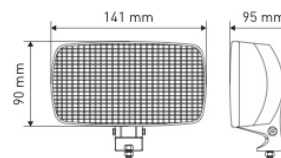

REF [122TA9145](#) – Bulb: PGJ 12V 37,5W

TOTAL SOURCE®