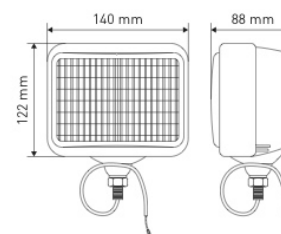

REF [152TA2406](#) – 12V

REF [148TA7665](#) – 24V

REF [147TA3097](#) – 48V

- Technology: incandescent
- Mounting: pedestal M10
- Wire length: 300 mm
- Bulb included

REF [100TA2215](#) – Bulb: BA15S 12V 21W

REF [103TA4630](#) – Bulb: BA15S 24V 36W

REF [103TA4634](#) – Bulb: BA15D 48V 35W

REF [152TA2415](#) – Replacement lens

TOTAL SOURCE®

REF [152TA2418](#) – 48V

- Technology: incandescent
- Mounting: pedestal M8
- Wire length: 200 mm
- Nominal power: 40W
- IP64
- Bulb included