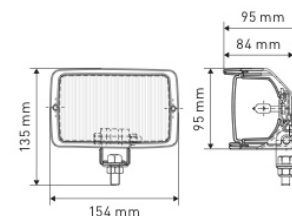

REF 152TA2432 – Without bulb

REF 152TA2401 – 12V

REF 126TA6016 – 24V

REF 164TA7821 – 36V

- Technology: halogen
- Mounting: pedestal M10
- Wire length: 200 mm
- Bulb not included

REF 161TA6105 – Bulb: H3 12V 55W

REF 161TA6106 – Bulb: H3 24V 70W

REF 142TA1218 – Bulb: H3 36V 45W

TOTAL SOURCE®