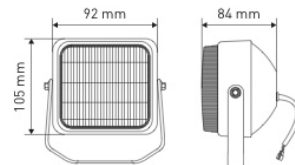

REF 100TA2273 – Bulb: BAY15D 48V 40W

REF 152TA2442 – Replacement lens

TOTAL SOURCE®

REF 152TA1893 – 12V

- Technology: halogen
- Mounting: pedestal M10
- Wire length: 225 mm
- Nominal power: 55W
- Bulb included