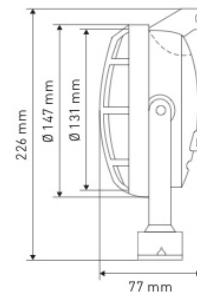

WORK LIGHTS

WORK LIGHTS

REF [152TA2472](#)

- Technology: halogen
- Mounting: pedestal M12
- Nominal power: 45W
- 12-24V
- Bulb not included

REF [106TA4826](#) – Bulb: R2 12V 40/45W

REF [106TA4827](#) – Bulb: R2 24V 50/50W

REF [152TA2473](#) – Optical unit

WORK LIGHTS

REF [152TA2474](#)

- Technology: halogen
- Mounting: 2-point bracket
- 12-24V
- Bulb not included
- Extra: handle and on/off switch

REF [123TA8007](#) – Bulb: H3 12V 55W

REF [123TA8008](#) – Bulb: H3 24V 70W

TOTAL SOURCE®

REF [152TA2485](#) – 12V

REF [152TA2486](#) – 24V

- Technology: incandescent
- Mounting: 4-point bracket
- Wire length: 100 mm
- Bulb included
- Extra: on/off switch

REF [161TA6096](#) – Bulb: BA20S 12V 35W

REF [141TA9895](#) – Bulb: BA20S 24V 35W

REF [152TA2494](#) – Optical unit

TOTAL SOURCE®

REF [152TA2476](#) – Without hand grip

REF [152TA2477](#) – With hand grip

- Technology: halogen
- Mounting: pedestal M10
- 12-24V
- IP5K4K
- Bulb not included

REF [123TA8007](#) – Bulb: H3 12V 55W

REF [123TA8008](#) – Bulb: H3 24V 70W