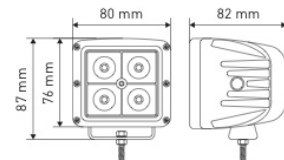

**TOTAL SOURCE**<sup>®</sup>

- REF 152TA1661** – 10-48V
- Technology: LED 4 pieces
  - Mounting: pedestal M10
  - Wire length: 510 mm
  - Theoretical light output: 2100 lumen
  - Operating light output: 1600 lumen
  - Nominal power: 20W
  - IP67