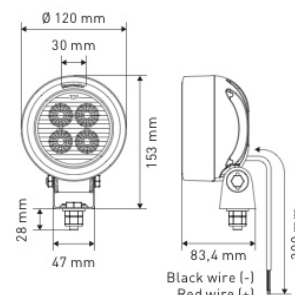

## SPOT WORK LIGHTS

- REF 152TA1659** – 9-32V
- Technology: LED
  - Mounting: pedestal M8
  - Wire length: 400 mm
  - Theoretical output: 900 lumen
  - Operating light output: 680 lumen
  - Nominal power: 10W
  - IP67

**TOTAL SOURCE**<sup>®</sup>

- REF 152TA1661** – 10-48V
- Technology: LED 4 pieces
  - Mounting: pedestal M10
  - Wire length: 510 mm
  - Theoretical light output: 2100 lumen
  - Operating light output: 1600 lumen
  - Nominal power: 20W
  - IP67

## FLOOD/SPOT WORK LIGHTS

WORK LIGHTS

**REF 152TA1704** – Vertical oval

**REF 152TA1705** – Horizontal oval

- Technology: LED 6 pieces
- Mounting: pedestal M8
- Wire length: 320 mm
- 12-48V
- Theoretical output: 900 lumen
- Operating light output: 700 lumen
- Nominal power: 12W
- IP67

**Illuminator®**

**REF 152TA1708** – 9-60V

- Technology: LED
- Mounting: pedestal M10
- Extra: handlebar mount included
- Wire length: 450 mm
- Theoretical output: 1000 lumen
- Operating light output: 750 lumen
- Nominal power: 10W
- IP68