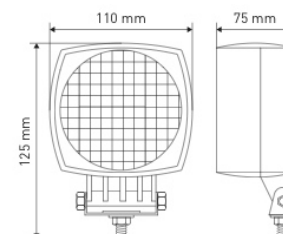

TOTAL SOURCE®

REF 161TA6105 – Bulb: H3 12V 55W