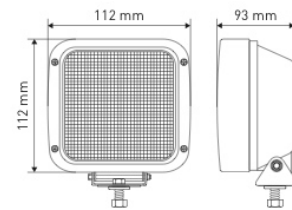

TOTAL SOURCE®

REF 123TA8007 – Bulb: H3 12V 55W

REF 123TA8008 – Bulb: H3 24V 70W

REF 152TA1885 – 12V

- Technology: halogen
- Mounting: pedestal M10
- Wire length: 250 mm
- Nominal power: 55W
- Bulb included