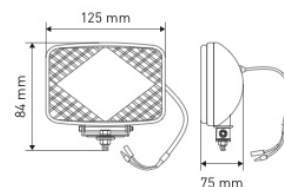

REF [122TA9125](#) – Bulb: BA15S 36V 25W

REF [144TA5468](#) – Bulb: BA15S 48V 25W

REF [152TA2408](#) – Replacement guard

TOTAL SOURCE®

REF [152TA2410](#) – 12V

- Technology: halogen
- Mounting: built-in
- Nominal power: 35W
- Bulb included