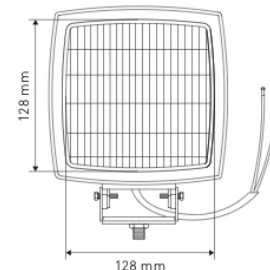

REF 144TA5443 – Bulb: BA15S 12V 35W

REF 151TA3214 – Replacement lens

TOTAL SOURCE®

REF 152TA1901 – 24V

- Technology: incandescent
- Mounting: pedestal M8
- Wire length: 200 mm
- Nominal power: 36W
- IP65
- Bulb included