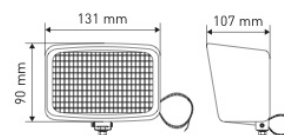

REF [142TA1228](#) – Bulb: PGJ13 12V 35W

**TOTAL SOURCE**<sup>®</sup>

REF [152TA2411](#) – 12V

- Technology: halogen
- Mounting: pedestal M10
- Wire length: 200 mm
- Nominal power: 37,5W
- Bulb included

REF [144TA5518](#) – Bulb: PGJ13 12V 37,5W