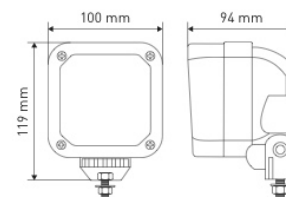

WORK LIGHTS

WORK LIGHTS

WORK LIGHTS

REF 147TA3112

- Technology: halogen
- Mounting: pedestal M10
- 12-24-36-48V
- IP67
- Bulb not included
- Connector: J2 built-in

REF 161TA6105 – Bulb: H3 12V 55W

REF 161TA6106 – Bulb: H3 24V 70W

REF 142TA1218 – Bulb: H3 36V 45W

REF 144TA5499 – Bulb: H3 48V 45W

TOTAL SOURCE®

BRAND: NORDIC LIGHTS

REF 152TA1895 – Without bulb

REF 152TA1896 – 12V

REF 152TA1897 – 24V

- Technology: halogen
- Mounting: pedestal M10
- IP66
- Bulb included