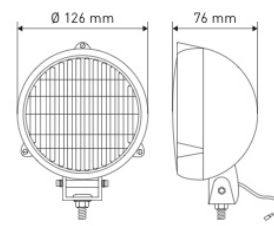

## WORK LIGHTS

**REF 152TA2456** – 12V

**REF 152TA2457** – 24V

**REF 152TA2458** – 36V

- Technology: sealed beam
- Mounting: pedestal M10
- Wire length: 360 mm
- Sealed beam included

**REF 106TA1269** – Sealed beam: 12V 35 W