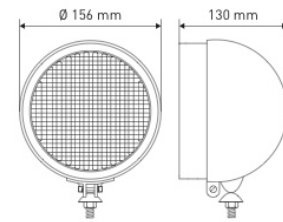

WORK LIGHTS

WORK LIGHTS

WORK LIGHTS