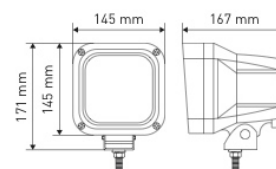

TOTAL SOURCE®