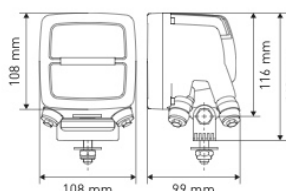

TOTAL SOURCE®

BRAND: NORDIC LIGHTS

1. **REF 143TA7877** – Flood beam
   REF 143TA7878 – Spot beam
2. Technology: LED 8 pieces
   - Mounting: pedestal M10
   - Extra: 4-point bracket included
   - 24V
   - Theoretical output: 9600 lumen
   - Operating light output: 6000 lumen
   - Nominal power: 85W
   - IP68
   - Connector: E2 built-in