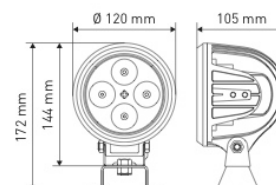

TOTAL SOURCE®

XENON HID WORK LIGHT

REF 152TA1720 – 12–24V

- Technology: xenon
- Mounting: pedestal M8
- Wire length: 1075 mm
- Nominal power: 35W
- Tube included (REF 164TA9408)