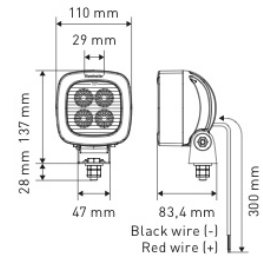

WORK LIGHTS

FLOOD/SPOT WORK LIGHTS

1. **REF 152TA1657** – 12-48V
   REF 152TA1658 – 12-80V
2. Technology: LED 4 pieces
   - Mounting: pedestal M12
   - Wire length: 300 mm
   - Theoretical output: 850 lumen
   - Operating light output: 450 lumen
   - Nominal power: 8,5W
   - IP66

Illuminator®

WORK LIGHTS

SPOT WORK LIGHTS

1. **REF 152TA1659** – 9-32V
2. Technology: LED
   - Mounting: pedestal M8
   - Wire length: 400 mm
   - Theoretical output: 900 lumen
   - Operating light output: 680 lumen
   - Nominal power: 10W
   - IP67