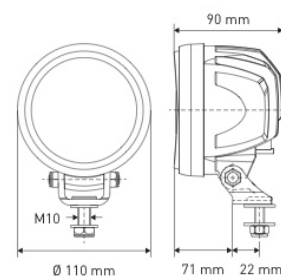

WORK LIGHTS

FLOOD/SPOT WORK LIGHTS

WORK LIGHTS

REF 152TA1704 – Vertical oval

REF 152TA1705 – Horizontal oval

- Technology: LED 6 pieces
- Mounting: pedestal M8
- Wire length: 320 mm
- 12-48V
- Theoretical output: 900 lumen
- Operating light output: 700 lumen
- Nominal power: 12W
- IP67

TOTAL SOURCE®

BRAND: SPEAKER

REF 152TA1706 – 12-48V round

REF 152TA1707 – 12-80V round

- Technology: LED 4 pieces
- Mounting: pedestal M12
- Wire length: 290 mm
- Theoretical output: 800 lumen
- Operating light output: 450 lumen
- Nominal power: 12W
- IP66

Illuminator®

REF 152TA1708 – 9-60V

- Technology: LED
- Mounting: pedestal M10
- Extra: handlebar mount included
- Wire length: 450 mm
- Theoretical output: 1000 lumen
- Operating light output: 750 lumen
- Nominal power: 10W
- IP68

TOTAL SOURCE®

REF 152TA1709 – 12-100V

- Technology: LED 4 pieces
- Mounting: pedestal M8
- Theoretical output: 1000 lumen
- Operating light output: 850 lumen
- Nominal power: 12W
- IP68
- Connector: E2 built-in

ABL