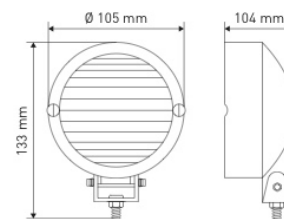

WORK LIGHTS

WORK LIGHTS

WORK LIGHTS

REF 152TA2448 – Without bulb

REF 164TA7941 – 12V

REF 148TA8199 – 24V

- Technology: halogen
- Mounting: bracket
- IP65
- Bulb not included
- Extra: 4-point bracket included

REF 161TA6105 – Bulb: H3 12V 55W

REF 161TA6106 – Bulb: H3 24V 70W

TOTAL SOURCE®

REF 152TA2446

- Technology: halogen
- Mounting: pedestal M8
- Wire length: 140 mm
- 12-24V
- Bulb not included