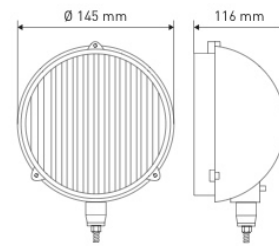

WORK LIGHTS

WORK LIGHTS

REF [152TA2472](#)

- Technology: halogen
- Mounting: pedestal M12
- Nominal power: 45W
- 12-24V
- Bulb not included

REF [106TA4826](#) – Bulb: R2 12V 40/45W

REF [106TA4827](#) – Bulb: R2 24V 50/50W

REF [152TA2473](#) – Optical unit

WORK LIGHTS