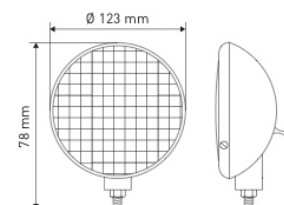

REF 150TA2410 – Sealed beam: 12V 35W

REF 122TA7693 – Sealed beam: 24V 50W

REF 150TA6376 – Sealed beam: 24V 80W

TOTAL SOURCE®