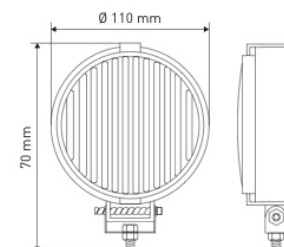

**REF 161TA6106** – Bulb: H3 24V 70W

**TOTAL SOURCE®**

**REF 152TA2446**

- Technology: halogen
- Mounting: pedestal M8
- Wire length: 140 mm
- 12-24V
- Bulb not included

**REF 123TA8007** – Bulb: H3 12V 55W