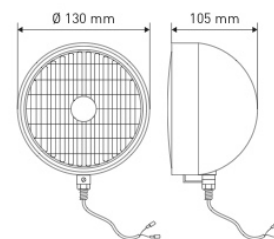

WORK LIGHTS

WORK LIGHTS

WORK LIGHTS