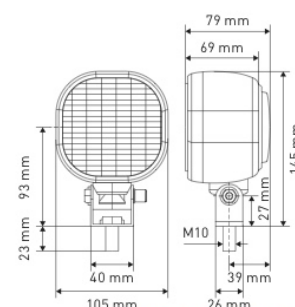

COBOO
group

REF 123TA8007 – Bulb: H3 12V 55W

REF 123TA8008 – Bulb: H3 24V 70W