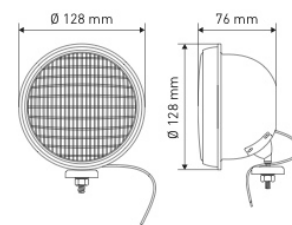

**REF 123TA8007** – Bulb: H3 12V 55W

**REF 123TA8008** – Bulb: H3 24V 70W

**REF 123TA8009** – Bulb: H3 36V 45W

**REF 123TA8010** – Bulb: H3 48V 45W

**TOTAL SOURCE®**

**REF 152TA2465** – 12V

- Technology: sealed beam
- Mounting: pedestal M10
- Wire length: 250 mm
- Nominal power: 35W
- Sealed beam not replaceable