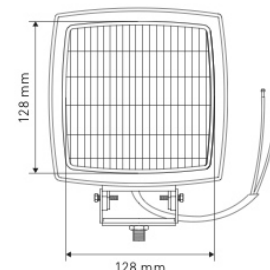

REF 141TA9856 – Bulb: BA15S 24V 36W

REF 151TA3214 – Replacement lens

TOTAL SOURCE®

REF 152TA2398 – 24V

- Technology: incandescent
- Mounting: pedestal M8
- Wire length: 250 mm
- Nominal power: 36W
- Bulb included

REF 141TA9856 – Bulb: BA15S 24V 36W

REF 151TA3214 – Replacement lens

TOTAL SOURCE®

WORK LIGHTS