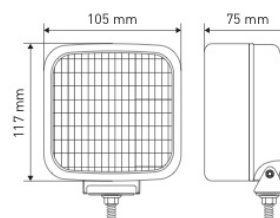

1. **REF 152TA1894** – 12V
2. Technology: halogen
   - Mounting: pedestal M8
   - Wire length: 300 mm
   - Nominal power: 55W
   - Bulb included

REF 123TA8007 – Bulb: H3 12V 55W

TOTAL SOURCE®