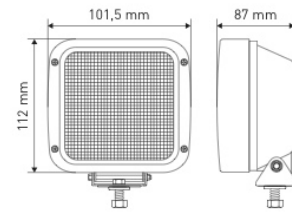

WORK LIGHTS

WORK LIGHTS

REF 152TA1880 – 12V without bulb

REF 152TA1884 – 24V

- Technology: halogen
- Mounting: pedestal M10
- IP5K9K
- Bulb not included
- Connector: E2 built-in

REF 123TA8007 – Bulb: H3 12V 55W

REF 123TA8008 – Bulb: H3 24V 70W

REF 152TA1882 – Without bulb

REF 152TA1883 – 12V

REF 152TA1881 – 24V

- Technology: halogen
- Mounting: pedestal M10
- IP6K9K
- Bulb included
- Connector: J2