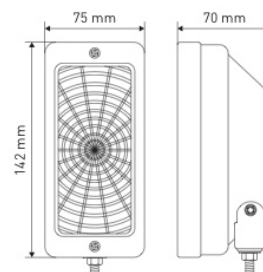

TOTAL SOURCE®

- REF [152TA2426](#) – 12V
- REF [152TA2427](#) – 24V
- REF [152TA2428](#) – 48V
- REF [152TA2429](#) – 80V
- Technology: halogen
- Mounting: pedestal M8
- Wire length: 300 mm
- Bulb included

- REF [161TA6105](#) – Bulb: H3 12V 55W
- REF [161TA6106](#) – Bulb: H3 24V 70W
- REF [144TA5499](#) – Bulb: H3 48V 45W
- REF [103TA4675](#) – Bulb: H3 80V 55W