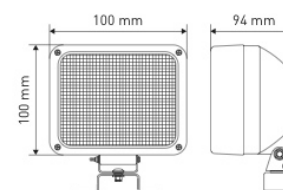

REF 161TA6004 – Bulb: H3 12V 55W

REF 123TA8008 – Bulb: H3 24V 70W

REF 152TA2449 – 12V

- Technology: halogen (spot)
- Mounting: pedestal M10
- Wire length: 350 mm
- Nominal power: 55W
- Bulb included