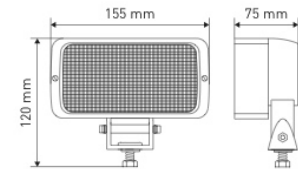

WORK LIGHTS

WORK LIGHTS

WORK LIGHTS