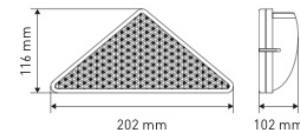

REF 152TA2483 – 12V

REF 152TA2484 – 24V

- Technology: halogen
- Mounting: 2 point bracket
- Extra: protection guard and on/off switch
- Bulb included

REF 123TA8007 – Bulb: H3 12V 55W

REF 123TA8008 – Bulb: H3 24V 70W

TOTAL SOURCE®