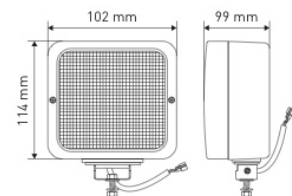

TOTAL SOURCE®

REF 123TA8007 – Bulb: H3 12V 55W

REF 152TA1886 – Without bulb

REF 152TA1887 – 12V

REF 148TA9047 – 24V

REF 148TA9048 – 36V

REF 148TA9049 – 48V

- Technology: halogen
- Mounting: pedestal M10
- Extra: 4 point bracket
- Wire length: 200 mm
- Bulb included