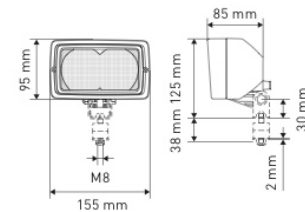

REF 152TA2433

- Technology: halogen
- Mounting: pedestal M10
- 12-24V
- IP5K4K
- Bulb not included

REF [123TA8007](#) – Bulb: H3 12V 55W

REF [161TA6106](#) – Bulb: H3 24V 70W