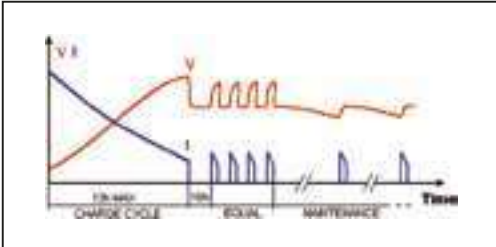

THREE-PHASE TRACTION BATTERY CHARGER: AR DIGITAL ...

Three-phase

Ask for our FREE detailed manuals:
REF 107TA8608 –R box

We stock
over **90%**
of charger
spare
parts