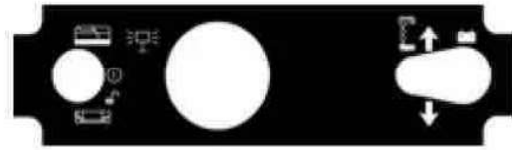

## DECALS

- Length: 285 mm
- Height: 90 mm

Used on HA12PX

**REF 138TA1619**

- Length: 287 mm
- Height: 78 mm

Used on OPTIMUM8, OPTIMUM6

**REF 160TA3021**

- Length: 297 mm
- Height: 200 mm