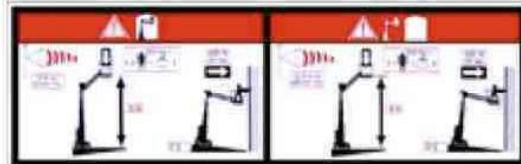

Used on STAR 8, STAR 10

**REF 160TA3463**

- Length: 230 mm
- Height: 140 mm

Used on STAR 8, STAR 10

**REF 163TA1527**

- Length: 230 mm
- Height: 350 mm

Used on COMPACT10

**REF 160TA3947**