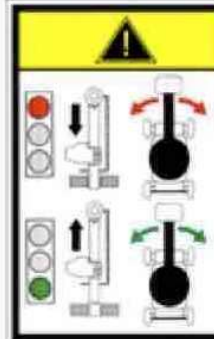

- Length: 95 mm
- Height: 138 mm

Used on HA12IP, HA12PX, HA15I, HA15D, H21T, HA15X, HA16PX, HA18PX, HA18PXNT, HA16PXNT, HA16P, HA20P, HA18P, HA26PX, HA20PX, HA26P, H14T, H16TPX, H23T, H25TP, HA12I, HA15IP, HA32PX, HA120PX

REF [126TA9624](#)