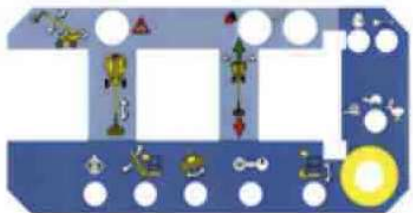

- Length: 400 mm
- Height: 200 mm

Used on H14TX-16TPX, HB40-4

REF 160TA3462