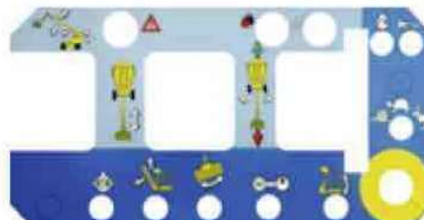

- Length: 400 mm
- Height: 200 mm

Used on H21, H23, H25

REF 160TA3994