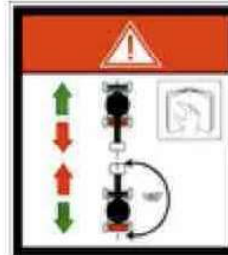

- Length: 77 mm
- Height: 82 mm

Used on HA16P, HA12IP, HM8, HA12PX, HA15I, HA15D, H21T, HA15X, HA16PX, HA18PX, HA18PXNT, HA16PXNT, HA20P, HA18P, HA26PX, HA20PX, HA26P, H14T, H16TPX, H23T, H25TP, HA12I, HA32PX, HM10P, HA120PX

REF 138TA7497