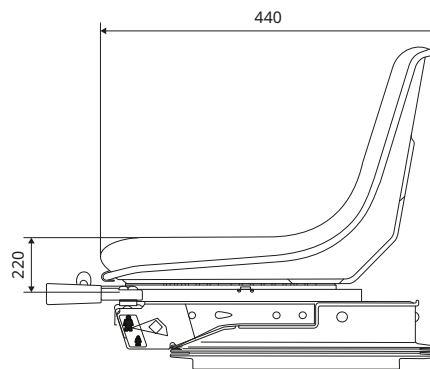

All dimensions in mm.

XH2/P1

KAB//Seating

- Mechanical suspended seat
- Weight adjustment: 50–120 kg
- Used on Linde

COMPLETE SEATS

	REF
Seat with rail seat	147TA3398
Seat without suspension	126TA6096

SPARE AND OPTIONAL PARTS