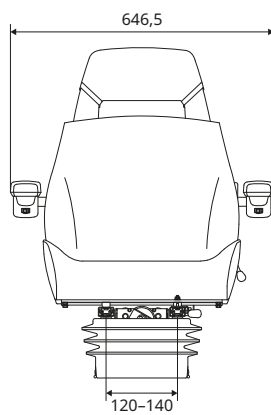

KAB//Seating

- Mechanical suspended seat
- Weight adjustment: 50–120 kg
- Used on telehandlers, wheelloaders, excavators

COMPLETE SEATS

	REF PVC	REF Fabric
Seat + seat belt	147TA4992	Not available

SPARE AND OPTIONAL PARTS

	REF PVC	REF Fabric	REF General
Seat cover kit	129TA7745	128TA4242	
Seat foam kit			110TA8942
Headrest	129TA7748	144TA5726	
Backrest foam kit			129TA7746
Backrest cover kit	144TA5725	129TA7747	
Switch			110TA8936
Armrest kit			141TA7803
ALR seat belt (black)			141TA7802