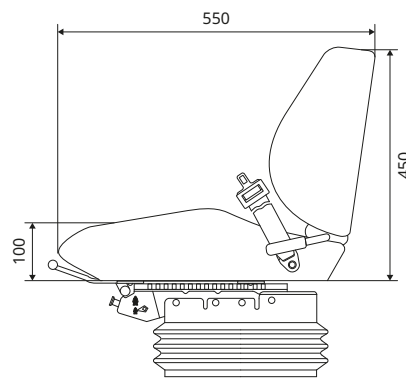

XH2/T6

KAB//Seating

- Mechanical suspended seat with headrest
- Weight adjustment: 50–120 kg
- Used on Bobcat

COMPLETE SEATS

	REF PVC	REF Fabric
Seat + seat belt	On request	147TA3399

SPARE AND OPTIONAL PARTS

	REF PVC	REF Fabric	REF General
Seat cover kit	126TA6073	128TA4242	
Seat foam kit			128TA4232
Backrest cover kit			129TA7747
Backrest foam kit			129TA7746
Slide rails: 297 mm			144TA5372
Armrest kit			141TA7803
Static seat belt (black)			147TA3648

All dimensions in mm.