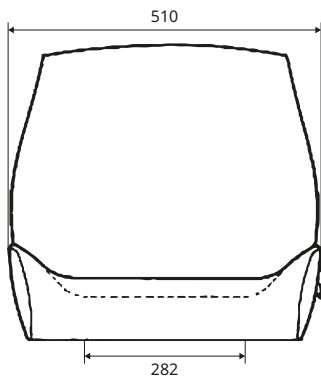

- Non-suspended seat top
- Used on Linde/Still

COMPLETE SEATS

	REF PVC	REF Fabric
Seat	126TA6072	128TA4241
Seat + switch	144TA5368	139TA6114

SPARE AND OPTIONAL PARTS

	REF PVC	REF Fabric	REF General
Seat cover kit	126TA6073	128TA4242	
Seat foam kit			126TA6074
Headrest	129TA7748		
Backrest cover kit	144TA5367	129TA7747	
Backrest foam kit			129TA7746
Switch			110TA8936
Armrest kit			141TA7803
ALR seat belt (black)			141TA7802

All dimensions in mm.