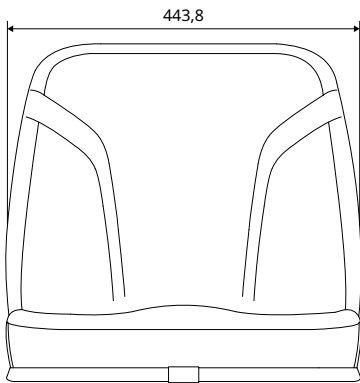

- Universal seat pan with drain hole

COMPLETE SEATS

	REF PVC	REF Fabric
Seat	Not available	Not available