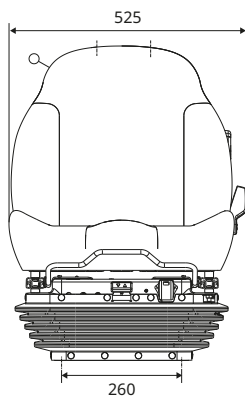

11E6 (KAB BY TVH)

KAB//Seating

- Mechanical suspended seat
- Weight adjustment: 50-120 kg

COMPLETE SEATS

	REF PVC	REF Fabric
Seat (Kab by TVH)	On request	141TA7758
Seat + seat belt	144TA5729	147TA3406

SPARE AND OPTIONAL PARTS

	REF PVC	REF Fabric	REF General
Seat cover kit (Kab by TVH)	144TA5730	144TA3667	
Seat foam kit			144TA3668
Headrest (Kab by TVH)	144TA5732	141TA7759*	
Backrest foam kit			144TA3670
Backrest cover kit (Kab by TVH)	144TA5731	144TA3669	
Slide rails			144TA5372
Switch			110TA8932
Armrest kit			141TA7803
ALR seat belt (black)			141TA7802

*TotalSource headrest

All dimensions in mm.