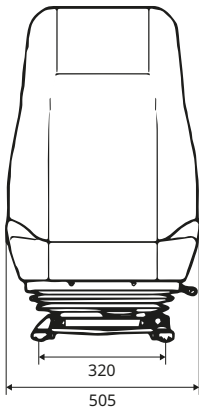

714

KAB//Seating

- Universal forklift seat without compressor
- Air suspension
- Weight adjustment: 50–120 kg

COMPLETE SEATS

	REF PVC	REF Fabric
Seat	110TA8934	110TA8967
Seat (12 V)	110TA8968	On request

SPARE AND OPTIONAL PARTS

	REF PVC	REF Fabric	REF General
Seat cover kit	128TA4231	129TA7743	
Seat foam kit			128TA4232
Headrest	110TA8970	110TA8971	
Backrest cover kit	128TA4233	129TA7744	
Backrest foam kit			128TA4234
Slide rails: 280 mm			144TA5772
Slide rails: 320 mm			110TA8964
Switch			110TA8936
Armrest kit			141TA7803
ALR seat belt (black)			141TA7802

All dimensions in mm.