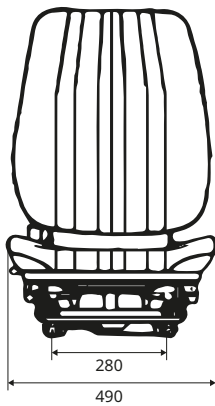

All dimensions in mm.

SENTINEL 80 SUSPENSION AIR

KAB//Seating

- Air suspended seat with lumbar support

COMPLETE SEATS

	REF PVC	REF Fabric
Seat (48 V) + switch	On request	144TA5770

SPARE AND OPTIONAL PARTS

	REF PVC	REF Fabric	REF General
Seat cushion + switch	On request	147TA3442	
Backrest cushion	147TA3433		
Headrest	144TA5757	144TA5764	
Seat cushion heated (48 V) + switch	147TA3434	147TA3438	
Backrest cushion heated (48 V)	147TA3435	147TA3439	
Armrest LH			144TA5761
Armrest RH			144TA5762

301

KAB//Seating

- Mechanical suspension
- Universal forklift seat
- Weight adjustment: 50–120 kg

COMPLETE SEATS

	REF PVC	REF Fabric
Seat	Not available	Not available

SPARE AND OPTIONAL PARTS

	REF PVC	REF Fabric	REF General
Seat cushion cover	110TA8904	110TA8905	
Backrest cushion	110TA8906	110TA8907	
Headrest	110TA8908	110TA8909	
Slide rails: 365 mm			110TA8911
Armrest kit			111TA4098
ALR seat belt (black)			106TA5149
ALR seat belt (orange)			142TA3335

All dimensions in mm.

303

KAB//Seating

- Mechanical suspension
- Universal forklift seat
- Weight adjustment: 50–120 kg

COMPLETE SEATS

	REF PVC	REF Fabric
Seat	Not available	Not available

SPARE AND OPTIONAL PARTS