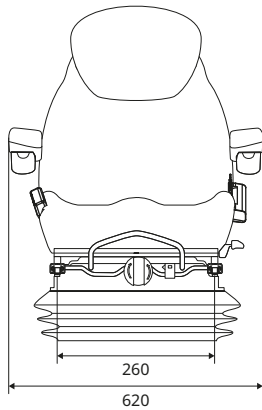

83E1

KAB//Seating

- Air suspension
- Universal forklift seat with headrest and armrests
- Weight adjustment: 50–130 kg

COMPLETE SEATS

	REF PVC	REF Fabric
Seat + seat belt	144TA5774	144TA5775

SPARE AND OPTIONAL PARTS

	REF PVC	REF Fabric	REF General
Seat cover kit	147TA3449	144TA5779	
Seat foam kit			144TA3668
Headrest	144TA5732	147TA3405	
Backrest cover kit	147TA3450	144TA5780	
Backrest foam kit			144TA5734
Slide rails			144TA5777
Switch			106TA5151
Armrest kit			141TA7803
Seat belt (black)			144TA5776

All dimensions in mm.