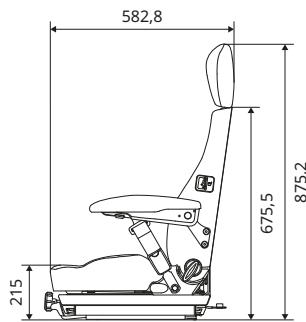

SENTINEL 80 SUSPENSION MECHANICAL

KAB//Seating

- Mechanical suspension

COMPLETE SEATS

	REF PVC	REF Fabric
Seat	144TA5766	144TA5768
Seat + switch	On request	144TA5769

SPARE AND OPTIONAL PARTS

	REF PVC	REF Fabric	REF General
Seat cushion + switch	On request	147TA3442	
Backrest cushion	147TA3433		
Headrest	144TA5757	144TA5764	
Seat cushion heated (48 V) + switch	147TA3434	147TA3438	
Backrest cushion heated (48 V)	147TA3435	147TA3439	
Armrest LH			144TA5761
Armrest RH			144TA5762

All dimensions in mm.