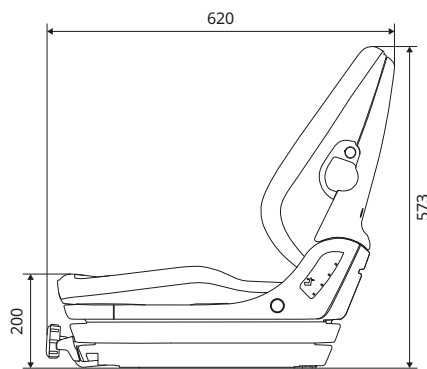

All dimensions in mm.

254 AIR

KAB//Seating

- Air suspension
- Universal forklift seat
- Weight adjustment: 50–120 kg

COMPLETE SEATS

	REF PVC	REF Fabric
Seat (12 V)	126TA6071	128TA4247
Seat (12 V) + switch	128TA4248	144TA5750
Seat (12 V) + switch + seat belt	128TA4249	144TA5751
Seat (24 V)	144TA5748	128TA4250
Seat (24 V) + switch + seat belt	144TA5749	144TA5752

All dimensions in mm.

SEATS

KAB SEATING

COMPACT

KAB//Seating

- Mechanical suspension
- Universal forklift seat
- Weight adjustment: 50-120 kg

COMPLETE SEATS

	REF PVC	REF Fabric
Seat + switch + seat belt	139TA4571	141TA1572