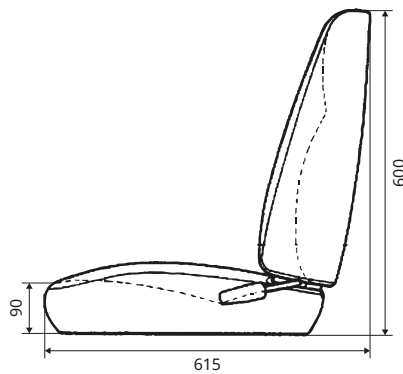

	REF PVC	REF General
Headrest	144TA5350	
Slide rails: 296 mm		144TA5353
Armrest kit		144TA5352
Static seat belt (black)		144TA5351

All dimensions in mm.

T1

KAB//Seating

- Non-suspended seat top
- Used on JCB