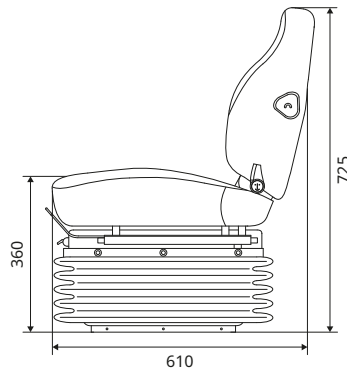

- Air suspended seat
- Weight adjustment: 50–120 kg
- Used on JCB: agriculture and construction

COMPLETE SEATS

	REF PVC	REF Fabric
Seat (12 V)	166TA8799	141TA7730

SPARE AND OPTIONAL PARTS

	REF PVC	REF Fabric	REF General
Seat cover kit	144TA5730	144TA3667	
Seat foam kit			144TA3668
Headrest	144TA5732	141TA7759	
Backrest cover kit	144TA5731	144TA3669	
Backrest foam kit			144TA3670
Slide rails: 356 mm			144TA3671
Switch			110TA8932
Armrest kit			141TA7803
ALR seat belt (black)			141TA7802

All dimensions in mm.