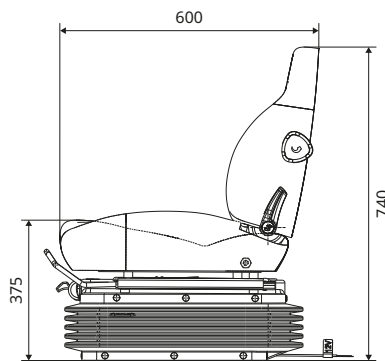

11E1 (KAB BY TVH)

KAB//Seating

- Mechanical suspended seat
- Weight adjustment: 50–120 kg
- Used on JCB

COMPLETE SEATS

	REF PVC	REF Fabric
Seat	On request	141TA7732
Seat + seat belt	On request	147TA3407

SPARE AND OPTIONAL PARTS

	REF PVC	REF Fabric	REF General
Seat cover kit	144TA5730	144TA3667	
Seat foam kit			144TA3668
Headrest		141TA7759*	
Backrest foam kit			144TA5734
Backrest cover kit	144TA5733	144TA5735	
Slide rails: 297 mm			144TA5372
Switch			110TA8932
Armrest kit			141TA7803
ALR seat belt (black)			141TA7802

*TotalSource headrest