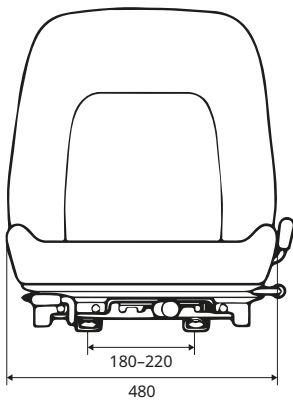

KAB//Seating

- Mechanical suspension
- Universal forklift seat
- Weight adjustment: 50–120 kg

COMPLETE SEATS

	REF PVC	REF Fabric
Seat	123TA7568	123TA7571
Seat + switch	123TA7569	123TA7572
Seat + switch + seat belt	123TA7570	123TA7573

SPARE AND OPTIONAL PARTS

	REF PVC	REF Fabric	REF General
Seat cover kit	144TA5739	144TA5745	
Seat foam kit			144TA5742
Backrest foam kit			144TA5743
Backrest cover kit	144TA5740	144TA5746	
Slide rails: 297 mm			110TA8898
Switch			123TA7549
Hip guards			110TA8899
Armrest kit			144TA5744
Hump cover kit			144TA5747
ALR seat belt (black)			106TA5147