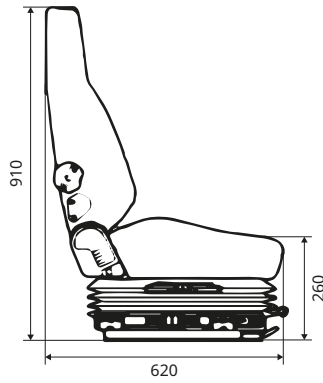

414

KAB//Seating

- Mechanical suspension
- Universal forklift seat
- Weight adjustment: 50–120 kg

COMPLETE SEATS

	REF PVC	REF Fabric
Seat	Not available	110TA8951

SPARE AND OPTIONAL PARTS

	REF PVC	REF Fabric	REF General
Seat cover kit	128TA4231	129TA7743	
Seat foam kit			128TA4232
Headrest	110TA8970	110TA8971	
Backrest cover kit	128TA4233	129TA7744	
Backrest foam kit			128TA4234
Slide rails: 320 mm			110TA8964
Switch			106TA5151
Armrest kit			141TA7803
ALR seat belt (black)			141TA7802

All dimensions in mm.