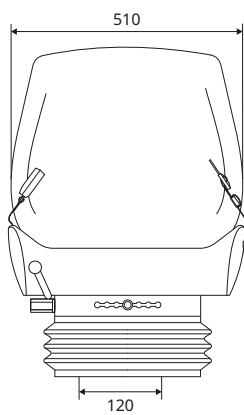

XH2/T6

KAB//Seating

- Mechanical suspended seat with headrest
- Weight adjustment: 50–120 kg
- Used on Bobcat

COMPLETE SEATS

	REF PVC	REF Fabric
Seat + seat belt	On request	147TA3399

SPARE AND OPTIONAL PARTS

	REF PVC	REF Fabric	REF General
Seat cover kit	126TA6073	128TA4242	
Seat foam kit			128TA4232
Backrest cover kit			129TA7747
Backrest foam kit			129TA7746
Slide rails: 297 mm			144TA5372
Armrest kit			141TA7803
Static seat belt (black)			147TA3648

All dimensions in mm.