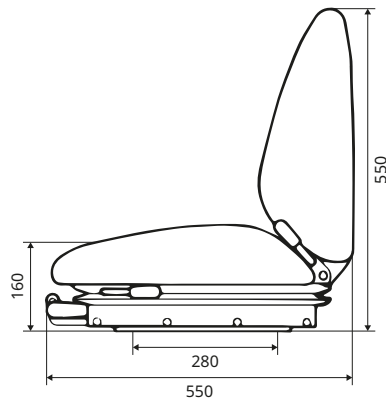

KAB//Seating

- Mechanical suspension
- Universal forklift seat
- Weight adjustment: 50–120 kg

COMPLETE SEATS

	REF PVC	REF Fabric
Seat	123TA7568	123TA7571
Seat + switch	123TA7569	123TA7572
Seat + switch + seat belt	123TA7570	123TA7573

SPARE AND OPTIONAL PARTS

	REF PVC	REF Fabric	REF General
Seat cover kit	144TA5739	144TA5745	
Seat foam kit			144TA5742
Backrest foam kit			144TA5743
Backrest cover kit	144TA5740	144TA5746	
Slide rails: 297 mm			110TA8898
Switch			123TA7549
Hip guards			110TA8899
Armrest kit			144TA5744
Hump cover kit			144TA5747
ALR seat belt (black)			106TA5147