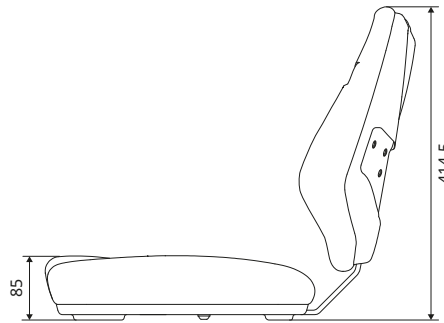

- Universal seat pan
- With drain hole

COMPLETE SEATS

	REF PVC	REF Fabric
Seat	139TA6041	144TA5373

SPARE AND OPTIONAL PARTS

	REF PVC	REF General
Headrest	144TA5350	
Slide rails: 296 mm		144TA5353
Armrest kit		144TA5352
Static seat belt (black)		144TA5351

All dimensions in mm.