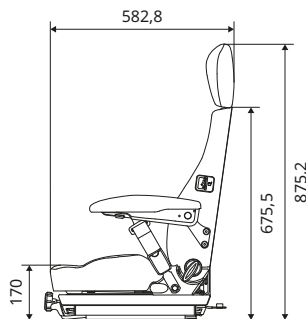

- Air suspended seat with lumbar support

COMPLETE SEATS

	REF PVC	REF Fabric
Seat (48 V) + switch	On request	144TA5770

SPARE AND OPTIONAL PARTS

	REF PVC	REF Fabric	REF General
Seat cushion + switch	On request	147TA3442	
Backrest cushion	147TA3433		
Headrest	144TA5757	144TA5764	
Seat cushion heated (48 V) + switch	147TA3434	147TA3438	
Backrest cushion heated (48 V)	147TA3435	147TA3439	
Armrest LH			144TA5761
Armrest RH			144TA5762