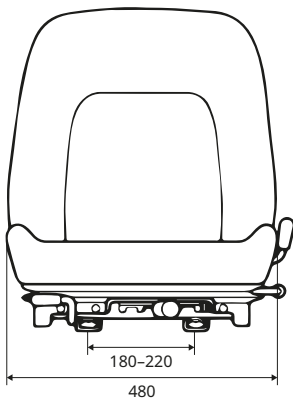

254 AIR

KAB//Seating

- Air suspension
- Universal forklift seat
- Weight adjustment: 50–120 kg

COMPLETE SEATS

	REF PVC	REF Fabric
Seat (12 V)	126TA6071	128TA4247
Seat (12 V) + switch	128TA4248	144TA5750
Seat (12 V) + switch + seat belt	128TA4249	144TA5751
Seat (24 V)	144TA5748	128TA4250
Seat (24 V) + switch + seat belt	144TA5749	144TA5752

SPARE AND OPTIONAL PARTS

	REF PVC	REF Fabric	REF General
Seat cover kit	144TA5739	144TA5745	
Seat foam kit			144TA5742
Backrest cover kit	144TA5740	144TA5746	
Backrest foam kit			144TA5743
Slide rails: 297 mm			110TA8898
Switch			123TA7549
Armrest kit			144TA5744
Hip guards			110TA8899
ALR seat belt (black)			106TA5147
Hump cover kit			144TA5747

All dimensions in mm.