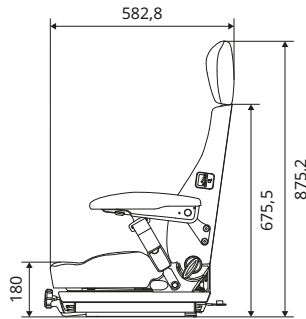

All dimensions in mm.

SEATS

KAB SEATING

COMPACT

KAB//Seating

- Mechanical suspension
- Universal forklift seat
- Weight adjustment: 50-120 kg

COMPLETE SEATS

	REF PVC	REF Fabric
Seat + switch + seat belt	139TA4571	141TA1572

SPARE AND OPTIONAL PARTS

	REF PVC	REF Fabric	REF General
Seat cushion	141TA1570	166TA8794	
Backrest cushion	141TA1571	141TA1574	
Slide rails: 315 mm			144TA5753
Switch			141TA1575
ALR seat belt (black)			144TA5754

All dimensions in mm.

SENTINEL 60 SUSPENSION MECHANICAL

KAB//Seating

- Mechanical suspension
- Universal forklift seat
- Weight adjustment: 50–120 kg

COMPLETE SEATS

	REF PVC	REF Fabric
Seat + switch	144TA5755	On request
Seat heated (48 V) + switch	144TA5756	On request