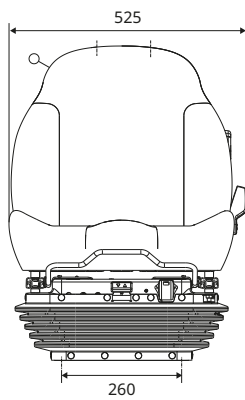

11E1 (KAB BY TVH)

KAB//Seating

- Mechanical suspended seat
- Weight adjustment: 50–120 kg
- Used on JCB

COMPLETE SEATS

	REF PVC	REF Fabric
Seat	On request	141TA7732
Seat + seat belt	On request	147TA3407

SPARE AND OPTIONAL PARTS

	REF PVC	REF Fabric	REF General
Seat cover kit	144TA5730	144TA3667	
Seat foam kit			144TA3668
Headrest		141TA7759*	
Backrest foam kit			144TA5734
Backrest cover kit	144TA5733	144TA5735	
Slide rails: 297 mm			144TA5372
Switch			110TA8932
Armrest kit			141TA7803
ALR seat belt (black)			141TA7802

*TotalSource headrest