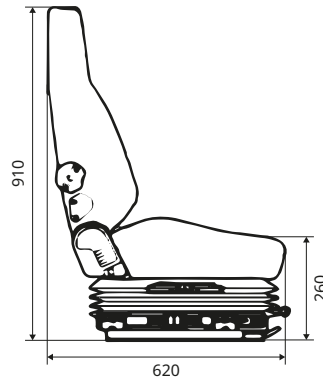

714

KAB//Seating

- Universal forklift seat without compressor
- Air suspension
- Weight adjustment: 50–120 kg

COMPLETE SEATS

	REF PVC	REF Fabric
Seat	110TA8934	110TA8967
Seat (12 V)	110TA8968	On request

SPARE AND OPTIONAL PARTS

	REF PVC	REF Fabric	REF General
Seat cover kit	128TA4231	129TA7743	
Seat foam kit			128TA4232
Headrest	110TA8970	110TA8971	
Backrest cover kit	128TA4233	129TA7744	
Backrest foam kit			128TA4234
Slide rails: 280 mm			144TA5772
Slide rails: 320 mm			110TA8964
Switch			110TA8936
Armrest kit			141TA7803
ALR seat belt (black)			141TA7802

All dimensions in mm.