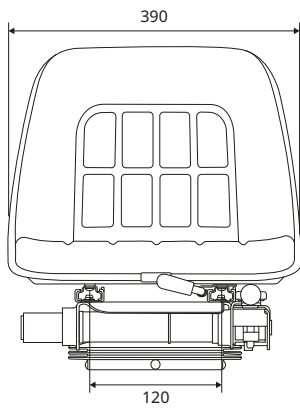

XH2/P1

KAB//Seating

- Mechanical suspended seat
- Weight adjustment: 50–120 kg
- Used on Linde

COMPLETE SEATS

	REF
Seat with rail seat	147TA3398
Seat without suspension	126TA6096

SPARE AND OPTIONAL PARTS

	REF
Slide rails: 297 mm	General 144TA5372

All dimensions in mm.