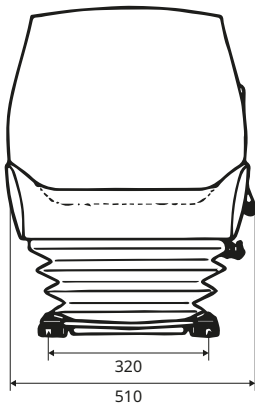

716

KAB//Seating

- Air suspension
- Universal forklift seat
- Weight adjustment: 50–120 kg

COMPLETE SEATS

	REF PVC	REF Fabric
Seat (12 V) + switch + seat belt	Not available	Not available

SPARE AND OPTIONAL PARTS

	REF PVC	REF Fabric	REF General
Seat cover kit	126TA6073	128TA4242	
Seat foam kit			110TA8942
Headrest	129TA7748	144TA5726	
Backrest cover kit	144TA5367	129TA7747	
Backrest foam kit			129TA7746
Switch			110TA8936
Armrest kit			141TA7803
ALR seat belt (black)			141TA7802

All dimensions in mm.