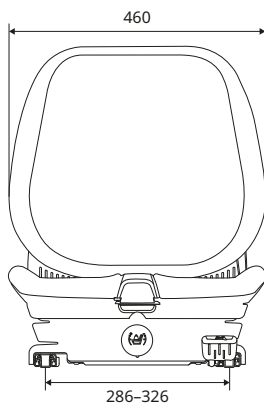

SEATS

KAB SEATING

COMPACT

KAB//Seating

- Mechanical suspension
- Universal forklift seat
- Weight adjustment: 50-120 kg

COMPLETE SEATS

	REF PVC	REF Fabric
Seat + switch + seat belt	139TA4571	141TA1572

SPARE AND OPTIONAL PARTS

	REF PVC	REF Fabric	REF General
Seat cushion	141TA1570	166TA8794	
Backrest cushion	141TA1571	141TA1574	
Slide rails: 315 mm			144TA5753
Switch			141TA1575
ALR seat belt (black)			144TA5754

All dimensions in mm.