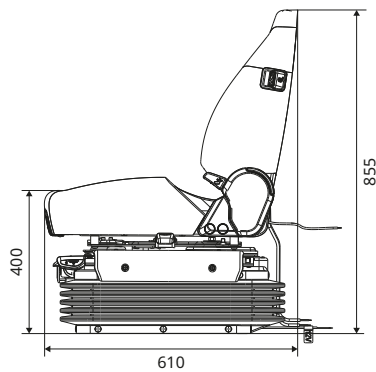

All dimensions in mm.

SEATS

KAB SEATING

85K6

KAB//Seating

- Air suspended seat
- Features: heating, electrical lumbar support, seat length and tilt adjustment
- Weight adjustment: 50-120 kg
- Used in agriculture

All dimensions in mm.