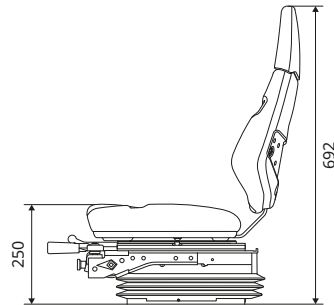

- Mechanical suspended seat with headrest
- Weight adjustment: 50-120 kg

COMPLETE SEATS

	REF PVC	REF Fabric
Seat with rail seat	139TA6042	
Seat without suspension	139TA6041	144TA5373

SPARE AND OPTIONAL PARTS

	REF PVC	REF General
Seat cushion + switch	166TA6016	
Headrest	144TA5350	
Slide rails: 297 mm		144TA5372
Armrest kit		144TA5352
Static seat belt (black)		144TA5351

All dimensions in mm.