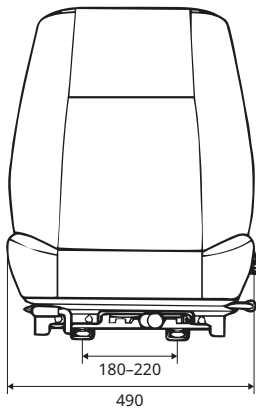

21T1

KAB//Seating

- Mechanical suspension
- Universal forklift seat
- Weight adjustment: 50–120 kg

COMPLETE SEATS

	REF PVC	REF Fabric
Seat	126TA6080	126TA6081

SPARE AND OPTIONAL PARTS

	REF PVC	REF Fabric	REF General
Seat cover kit	110TA8940	110TA8941	
Seat foam kit			110TA8942
Headrest	110TA8960	144TA5358	
Backrest cover kit	110TA8943	110TA8944	
Backrest foam kit			110TA8945
Slide rails: 297 mm			110TA8988
Switch			110TA8932
Armrest kit			141TA7803
ALR seat belt (black)			141TA7802

All dimensions in mm.