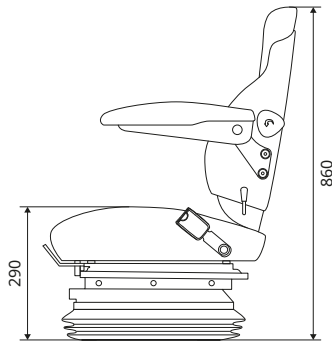

83E1

KAB//Seating

- Air suspension
- Universal forklift seat with headrest and armrests
- Weight adjustment: 50–130 kg

COMPLETE SEATS

	REF PVC	REF Fabric
Seat + seat belt	144TA5774	144TA5775

SPARE AND OPTIONAL PARTS

	REF PVC	REF Fabric	REF General
Seat cover kit	147TA3449	144TA5779	
Seat foam kit			144TA3668
Headrest	144TA5732	147TA3405	
Backrest cover kit	147TA3450	144TA5780	
Backrest foam kit			144TA5734
Slide rails			144TA5777
Switch			106TA5151
Armrest kit			141TA7803
Seat belt (black)			144TA5776

All dimensions in mm.