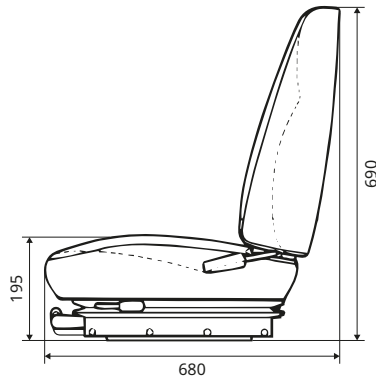

21T1

KAB//Seating

- Mechanical suspension
- Universal forklift seat
- Weight adjustment: 50–120 kg

COMPLETE SEATS

	REF PVC	REF Fabric
Seat	126TA6080	126TA6081

SPARE AND OPTIONAL PARTS

	REF PVC	REF Fabric	REF General
Seat cover kit	110TA8940	110TA8941	
Seat foam kit			110TA8942
Headrest	110TA8960	144TA5358	
Backrest cover kit	110TA8943	110TA8944	
Backrest foam kit			110TA8945
Slide rails: 297 mm			110TA8988
Switch			110TA8932
Armrest kit			141TA7803
ALR seat belt (black)			141TA7802

All dimensions in mm.