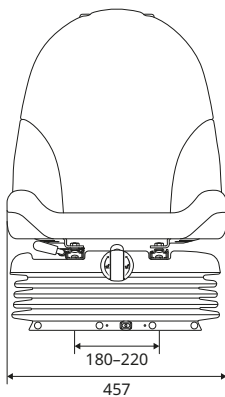

- Mechanical suspended seat
- Weight adjustment: 50–120 kg
- Used on Linde/Still

COMPLETE SEATS

	REF PVC	REF Fabric
Seat + switch (OPS)	152TA1958	Not available

SPARE AND OPTIONAL PARTS

	REF PVC	REF Fabric	REF General
Seat cover kit	139TA6089	139TA6090	
Seat foam kit			139TA6088
Slide rails: 275 mm			147TA3408
Switch			152TA1959
Static seat belt (black)			147TA3648