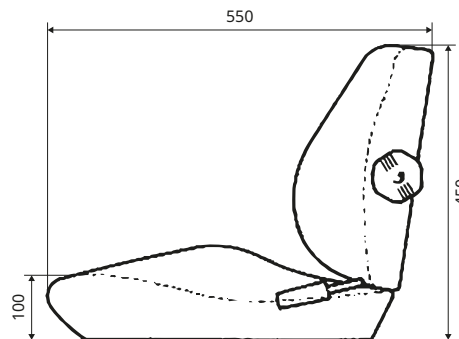

- Non-suspended seat top
- Used on Linde/Still

COMPLETE SEATS

	REF PVC	REF Fabric
Seat	126TA6072	128TA4241
Seat + switch	144TA5368	139TA6114

SPARE AND OPTIONAL PARTS

	REF PVC	REF Fabric	REF General
Seat cover kit	126TA6073	128TA4242	
Seat foam kit			126TA6074
Headrest	129TA7748		
Backrest cover kit	144TA5367	129TA7747	
Backrest foam kit			129TA7746
Switch			110TA8936
Armrest kit			141TA7803
ALR seat belt (black)			141TA7802

All dimensions in mm.