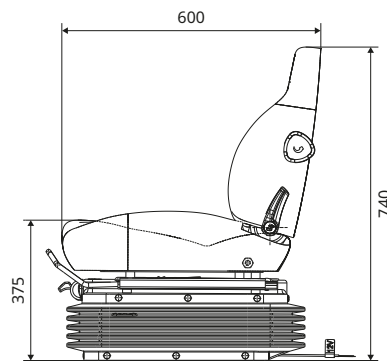

11E6 STANDARD

KAB//Seating

- Mechanical suspended seat
- Weight adjustment: 50-120 kg

COMPLETE SEATS

	REF PVC	REF Fabric
Seat	On request	147TA3402
Seat + seat belt	144TA5729	

SPARE AND OPTIONAL PARTS

	REF PVC	REF Fabric	REF General
Seat cover kit	144TA5730	144TA3667	
Seat foam kit			144TA3668
Headrest	144TA5732	147TA3405	
Backrest foam kit			144TA3670
Backrest cover kit	144TA5731	147TA3404	
Slide rails			144TA5372
Switch			110TA8932
Armrest kit			141TA7803
ALR seat belt (black)			141TA7802

All dimensions in mm.