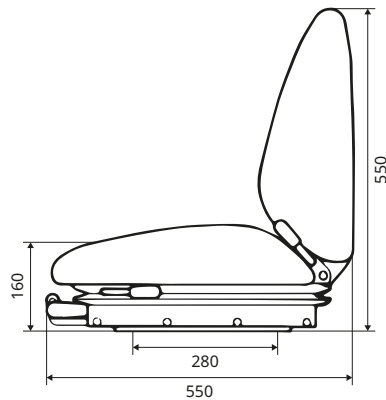

All dimensions in mm.

KAB//Seating

- Mechanical suspension
- Universal forklift seat
- Weight adjustment: 50–120 kg

COMPLETE SEATS

	REF PVC	REF Fabric
Seat	110TA8875	110TA8876
Seat + switch	110TA8877	123TA7546
Seat + switch + seat belt	110TA8880	123TA7548
Seat + seat belt	110TA8879	123TA7547