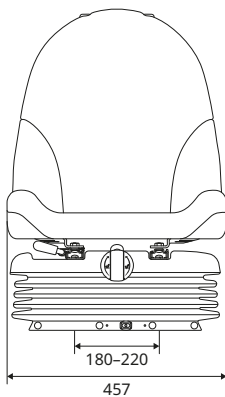

- Mechanical suspension
- Universal forklift seat
- Weight adjustment: 50–120 kg
- Used on Linde/Still

COMPLETE SEATS

	REF PVC	REF Fabric
Seat + switch	139TA6084	139TA6085
Seat heated (48 V) + switch	147TA3410	

SPARE AND OPTIONAL PARTS

	REF PVC	REF Fabric	REF General
Seat cover kit	139TA6089	139TA6090	
Seat foam kit			139TA6088
Headrest		141TA7759	
Backrest cover kit	144TA5733	144TA5735	
Backrest foam kit			144TA5734
Slide rails: 275 mm			147TA3408
Slide rails			147TA3409
Switch			152TA1959
Switch connection plate			110TA8932
Armrest kit			141TA7803
ALR seat belt (black)			141TA7802

All dimensions in mm.