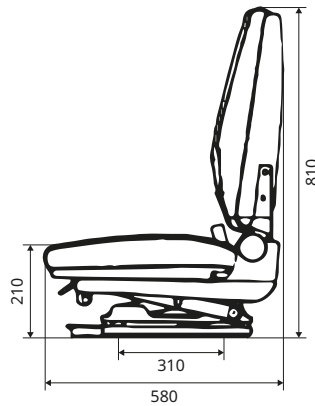

301

KAB//Seating

- Mechanical suspension
- Universal forklift seat
- Weight adjustment: 50–120 kg

COMPLETE SEATS

	REF PVC	REF Fabric
Seat	Not available	Not available

SPARE AND OPTIONAL PARTS

	REF PVC	REF Fabric	REF General
Seat cushion cover	110TA8904	110TA8905	
Backrest cushion	110TA8906	110TA8907	
Headrest	110TA8908	110TA8909	
Slide rails: 365 mm			110TA8911
Armrest kit			111TA4098
ALR seat belt (black)			106TA5149
ALR seat belt (orange)			142TA3335

All dimensions in mm.

303

KAB//Seating

- Mechanical suspension
- Universal forklift seat
- Weight adjustment: 50–120 kg

COMPLETE SEATS

	REF PVC	REF Fabric
Seat	Not available	Not available

SPARE AND OPTIONAL PARTS