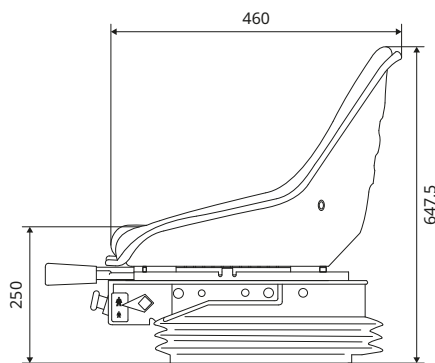

- Mechanical suspended seat
- Weight adjustment: 50-120 kg

COMPLETE SEATS

	REF
Seat with rail seat	141TA7757
Seat without suspension	139TA6039

SPARE AND OPTIONAL PARTS

	REF
Slide rails: 297 mm	General 144TA5372