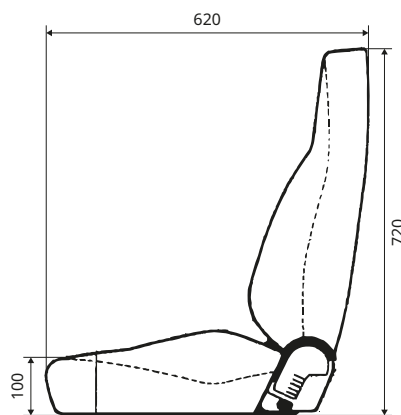

- Non-suspended seat top

COMPLETE SEATS

	REF PVC	REF Fabric
Seat	110TA8934	On request

SPARE AND OPTIONAL PARTS

	REF PVC	REF Fabric	REF General
Seat cover kit	128TA4231	129TA7743	
Seat foam kit			128TA4232
Headrest	110TA8970	110TA8971	
Backrest cover kit	128TA4233	129TA7744	
Backrest foam kit			128TA4234
Switch			110TA8936
Armrest kit			110TA8937
ALR seat belt (black)			141TA7802

All dimensions in mm.