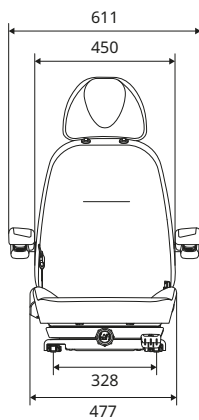

- Air suspended seat with lumbar support

COMPLETE SEATS

	REF PVC	REF Fabric
Seat (48 V) + switch	On request	144TA5770

SPARE AND OPTIONAL PARTS

	REF PVC	REF Fabric	REF General
Seat cushion + switch	On request	147TA3442	
Backrest cushion	147TA3433		
Headrest	144TA5757	144TA5764	
Seat cushion heated (48 V) + switch	147TA3434	147TA3438	
Backrest cushion heated (48 V)	147TA3435	147TA3439	
Armrest LH			144TA5761
Armrest RH			144TA5762