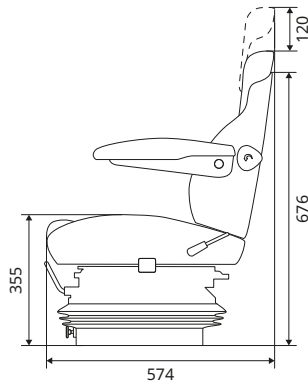

15E1 (KAB BY TVH)

KAB//Seating

- Air suspended seat
- Weight adjustment: 50–120 kg
- Used on telehandlers, wheelloaders, excavators

COMPLETE SEATS

	REF PVC	REF Fabric
Seat (12 V)	On request	141TA7731

SPARE AND OPTIONAL PARTS

	REF PVC	REF Fabric	REF General
Seat cover kit	144TA5730	144TA3667	
Seat foam kit			144TA3668
Headrest		141TA7759	
Backrest cover kit	144TA5733	144TA5735	
Backrest foam kit			144TA5734
Slide rails			147TA3409
Switch			110TA8932
Armrest kit			141TA7803
ALR seat belt (black)			141TA7802

All dimensions in mm.