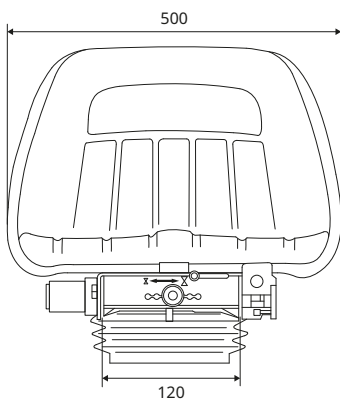

- Mechanical suspended seat
- Weight adjustment: 50-120 kg

COMPLETE SEATS

	REF
Seat with rail seat	141TA7757
Seat without suspension	139TA6039

SPARE AND OPTIONAL PARTS

	REF
Slide rails: 297 mm	General 144TA5372