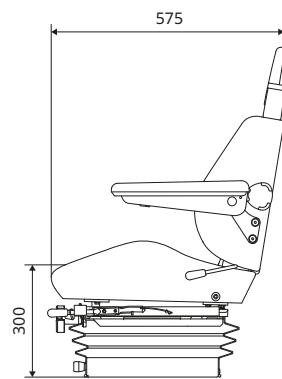

KAB//Seating

- Mechanical suspended seat
- Weight adjustment: 50–120 kg
- Used on telehandlers, wheelloaders, excavators

COMPLETE SEATS

	REF PVC	REF Fabric
Seat + seat belt	147TA4992	Not available

SPARE AND OPTIONAL PARTS

	REF PVC	REF Fabric	REF General
Seat cover kit	129TA7745	128TA4242	
Seat foam kit			110TA8942
Headrest	129TA7748	144TA5726	
Backrest foam kit			129TA7746
Backrest cover kit	144TA5725	129TA7747	
Switch			110TA8936
Armrest kit			141TA7803
ALR seat belt (black)			141TA7802