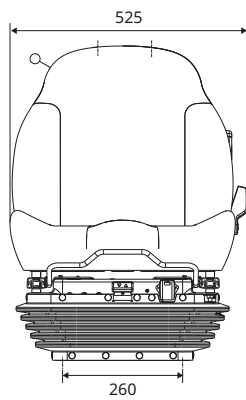

11E6 STANDARD

KAB//Seating

- Mechanical suspended seat
- Weight adjustment: 50-120 kg

COMPLETE SEATS

	REF PVC	REF Fabric
Seat	On request	147TA3402
Seat + seat belt	144TA5729	

SPARE AND OPTIONAL PARTS

	REF PVC	REF Fabric	REF General
Seat cover kit	144TA5730	144TA3667	
Seat foam kit			144TA3668
Headrest	144TA5732	147TA3405	
Backrest foam kit			144TA3670
Backrest cover kit	144TA5731	147TA3404	
Slide rails			144TA5372
Switch			110TA8932
Armrest kit			141TA7803
ALR seat belt (black)			141TA7802

All dimensions in mm.