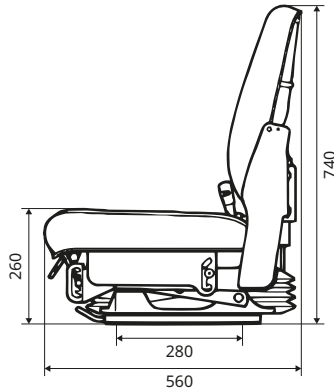

- Mechanical suspension
- Universal forklift seat
- Weight adjustment: 50–120 kg

COMPLETE SEATS

	REF PVC	REF Fabric
Seat	Not available	Not available

SPARE AND OPTIONAL PARTS

	REF PVC	REF Fabric	REF General
Seat cushion cover	110TA8904	110TA8905	
Backrest cushion	110TA8906	110TA8907	
Headrest	110TA8908	110TA8909	
Slide rails: 365 mm			110TA8911
Armrest kit			111TA4098
ALR seat belt (black)			106TA5149
ALR seat belt (orange)			142TA3335

All dimensions in mm.