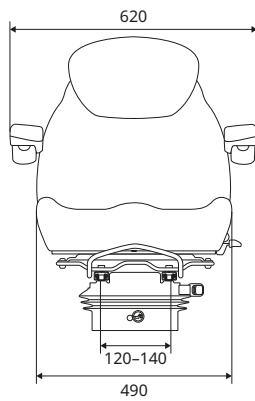

15E1 (KAB BY TVH)

KAB//Seating

- Air suspended seat
- Weight adjustment: 50–120 kg
- Used on telehandlers, wheelloaders, excavators

COMPLETE SEATS

	REF PVC	REF Fabric
Seat (12 V)	On request	141TA7731

SPARE AND OPTIONAL PARTS

	REF PVC	REF Fabric	REF General
Seat cover kit	144TA5730	144TA3667	
Seat foam kit			144TA3668
Headrest		141TA7759	
Backrest cover kit	144TA5733	144TA5735	
Backrest foam kit			144TA5734
Slide rails			147TA3409
Switch			110TA8932
Armrest kit			141TA7803
ALR seat belt (black)			141TA7802

All dimensions in mm.