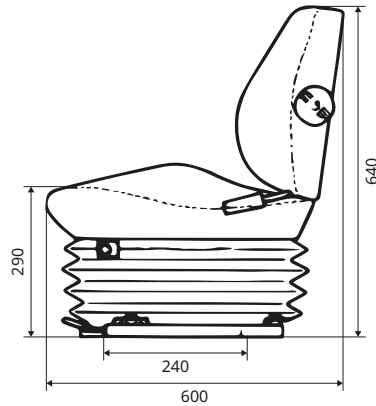

716

KAB//Seating

- Air suspension
- Universal forklift seat
- Weight adjustment: 50–120 kg

COMPLETE SEATS

	REF PVC	REF Fabric
Seat (12 V) + switch + seat belt	Not available	Not available

SPARE AND OPTIONAL PARTS

	REF PVC	REF Fabric	REF General
Seat cover kit	126TA6073	128TA4242	
Seat foam kit			110TA8942
Headrest	129TA7748	144TA5726	
Backrest cover kit	144TA5367	129TA7747	
Backrest foam kit			129TA7746
Switch			110TA8936
Armrest kit			141TA7803
ALR seat belt (black)			141TA7802

All dimensions in mm.