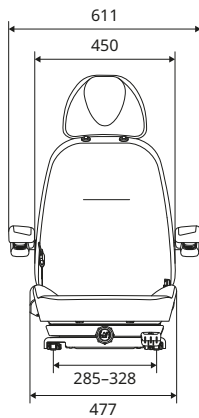

- Mechanical suspension
- Universal forklift seat
- Weight adjustment: 50–120 kg

COMPLETE SEATS

	REF PVC	REF Fabric
Seat + switch	144TA5755	On request
Seat heated (48 V) + switch	144TA5756	On request

SPARE AND OPTIONAL PARTS

	REF PVC	REF Fabric	REF General
Seat cushion + switch	On request	147TA3442	
Backrest cushion	147TA3433		
Headrest	144TA5757	144TA5764	
Seat cushion heated (48 V) + switch	147TA3434	147TA3438	
Backrest cushion heated (48 V)	147TA3435	147TA3439	
Armrest LH			144TA5761
Armrest RH			144TA5762
Seat belt			144TA5760

All dimensions in mm.