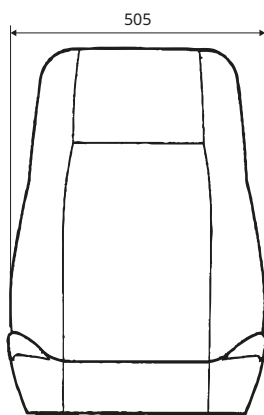

- Non-suspended seat top

COMPLETE SEATS

	REF PVC	REF Fabric
Seat	110TA8934	On request

SPARE AND OPTIONAL PARTS

	REF PVC	REF Fabric	REF General
Seat cover kit	128TA4231	129TA7743	
Seat foam kit			128TA4232
Headrest	110TA8970	110TA8971	
Backrest cover kit	128TA4233	129TA7744	
Backrest foam kit			128TA4234
Switch			110TA8936
Armrest kit			110TA8937
ALR seat belt (black)			141TA7802

All dimensions in mm.