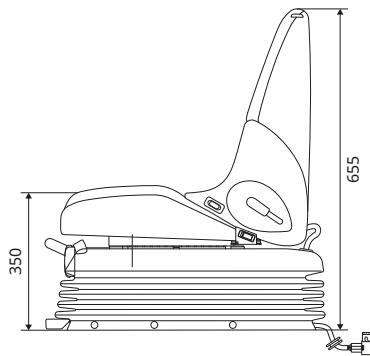

- Mechanical suspended seat
- Weight adjustment: 50–120 kg
- Used on Linde/Still

COMPLETE SEATS

	REF PVC	REF Fabric
Seat + switch (OPS)	152TA1958	Not available

SPARE AND OPTIONAL PARTS

	REF PVC	REF Fabric	REF General
Seat cover kit	139TA6089	139TA6090	
Seat foam kit			139TA6088
Slide rails: 275 mm			147TA3408
Switch			152TA1959
Static seat belt (black)			147TA3648