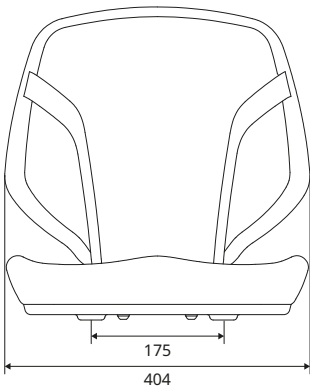

- Universal seat pan
- With drain hole

COMPLETE SEATS

	REF PVC	REF Fabric
Seat	139TA6041	144TA5373

SPARE AND OPTIONAL PARTS

	REF PVC	REF General
Headrest	144TA5350	
Slide rails: 296 mm		144TA5353
Armrest kit		144TA5352
Static seat belt (black)		144TA5351

All dimensions in mm.