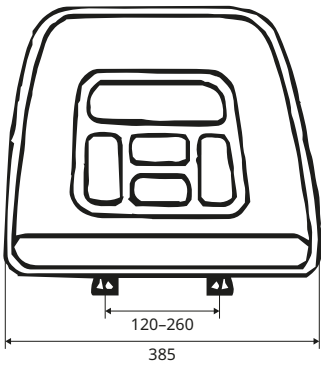

03.

KAB SEATING

SEATS

KAB SEATING

P1

KAB//Seating

- Universal seat pan
- With drain hole

COMPLETE SEATS