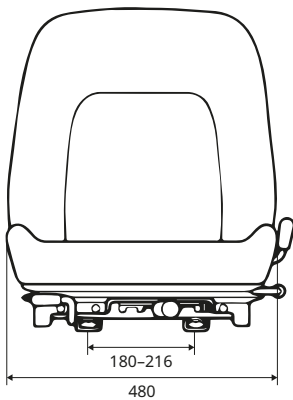

All dimensions in mm.

KAB//Seating

- Mechanical suspension
- Universal forklift seat
- Weight adjustment: 50–120 kg

COMPLETE SEATS

	REF PVC	REF Fabric
Seat	110TA8875	110TA8876
Seat + switch	110TA8877	123TA7546
Seat + switch + seat belt	110TA8880	123TA7548
Seat + seat belt	110TA8879	123TA7547