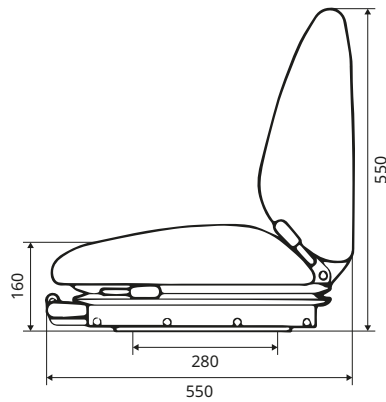

21T1

KAB//Seating

- Mechanical suspension
- Universal forklift seat
- Weight adjustment: 50–120 kg

COMPLETE SEATS

	REF PVC	REF Fabric
Seat	126TA6080	126TA6081

SPARE AND OPTIONAL PARTS

	REF PVC	REF Fabric	REF General
Seat cover kit	110TA8940	110TA8941	
Seat foam kit			110TA8942
Headrest	110TA8960	144TA5358	
Backrest cover kit	110TA8943	110TA8944	
Backrest foam kit			110TA8945
Slide rails: 297 mm			110TA8988
Switch			110TA8932
Armrest kit			141TA7803
ALR seat belt (black)			141TA7802

All dimensions in mm.

254 AIR

KAB//Seating

- Air suspension
- Universal forklift seat
- Weight adjustment: 50–120 kg

COMPLETE SEATS

	REF PVC	REF Fabric
Seat (12 V)	126TA6071	128TA4247
Seat (12 V) + switch	128TA4248	144TA5750
Seat (12 V) + switch + seat belt	128TA4249	144TA5751
Seat (24 V)	144TA5748	128TA4250
Seat (24 V) + switch + seat belt	144TA5749	144TA5752