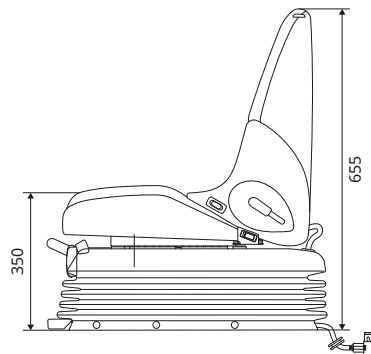

- Mechanical suspension
- Universal forklift seat
- Weight adjustment: 50–120 kg
- Used on Linde/Still

COMPLETE SEATS

	REF PVC	REF Fabric
Seat + switch	139TA6084	139TA6085
Seat heated (48 V) + switch	147TA3410	

SPARE AND OPTIONAL PARTS

	REF PVC	REF Fabric	REF General
Seat cover kit	139TA6089	139TA6090	
Seat foam kit			139TA6088
Headrest		141TA7759	
Backrest cover kit	144TA5733	144TA5735	
Backrest foam kit			144TA5734
Slide rails: 275 mm			147TA3408
Slide rails			147TA3409
Switch			152TA1959
Switch connection plate			110TA8932
Armrest kit			141TA7803
ALR seat belt (black)			141TA7802

All dimensions in mm.