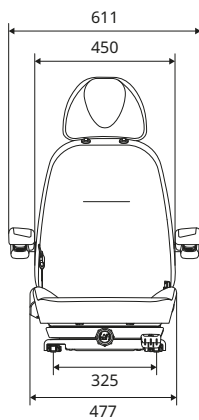

SENTINEL 80 SUSPENSION MECHANICAL

KAB//Seating

- Mechanical suspension

COMPLETE SEATS

	REF PVC	REF Fabric
Seat	144TA5766	144TA5768
Seat + switch	On request	144TA5769

SPARE AND OPTIONAL PARTS

	REF PVC	REF Fabric	REF General
Seat cushion + switch	On request	147TA3442	
Backrest cushion	147TA3433		
Headrest	144TA5757	144TA5764	
Seat cushion heated (48 V) + switch	147TA3434	147TA3438	
Backrest cushion heated (48 V)	147TA3435	147TA3439	
Armrest LH			144TA5761
Armrest RH			144TA5762

All dimensions in mm.