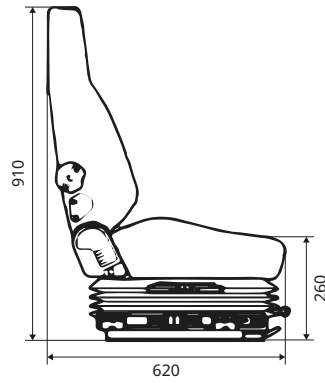

KAB//Seating

- Mechanical suspension
- Universal forklift seat
- Weight adjustment: 50–120 kg

COMPLETE SEATS

	REF PVC	REF Fabric
Seat	144TA5771	110TA8939

SPARE AND OPTIONAL PARTS

	REF PVC	REF Fabric	REF General
Seat cover kit	110TA8940	110TA8941	
Seat foam kit			110TA8942
Headrest	110TA8953	144TA5358	
Backrest cover kit	110TA8943	110TA8944	
Backrest foam kit			110TA8945
Slide rails: 280 mm			144TA5772
Slide rails: 320 mm			110TA8964
Switch			106TA5151
Armrest kit			110TA8949
ALR seat belt (black)			105TA4857