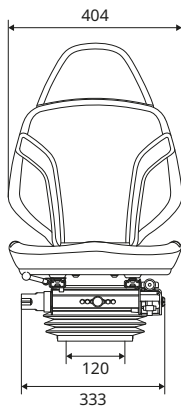

All dimensions in mm.

XH2/P1

KAB//Seating

- Mechanical suspended seat
- Weight adjustment: 50–120 kg
- Used on Linde

COMPLETE SEATS

	REF
Seat with rail seat	147TA3398
Seat without suspension	126TA6096

SPARE AND OPTIONAL PARTS

	REF
Slide rails: 297 mm	General 144TA5372

All dimensions in mm.

XH2/P2

KAB//Seating

- Mechanical suspended seat
- Weight adjustment: 50-120 kg

COMPLETE SEATS

	REF
Seat with rail seat	141TA7757
Seat without suspension	139TA6039

SPARE AND OPTIONAL PARTS

	REF
Slide rails: 297 mm	General 144TA5372

XH2/P6

KAB//Seating

- Mechanical suspended seat with headrest
- Weight adjustment: 50-120 kg

COMPLETE SEATS

	REF PVC	REF Fabric
Seat with rail seat	139TA6042	
Seat without suspension	139TA6041	144TA5373