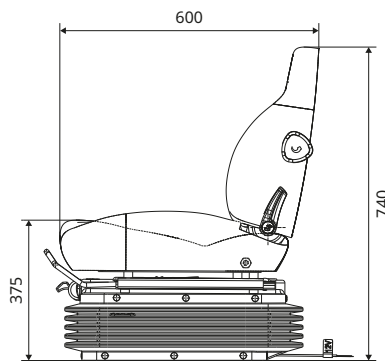

11E6 (KAB BY TVH)

KAB//Seating

- Mechanical suspended seat
- Weight adjustment: 50-120 kg

COMPLETE SEATS

	REF PVC	REF Fabric
Seat (Kab by TVH)	On request	141TA7758
Seat + seat belt	144TA5729	147TA3406

SPARE AND OPTIONAL PARTS

	REF PVC	REF Fabric	REF General
Seat cover kit (Kab by TVH)	144TA5730	144TA3667	
Seat foam kit			144TA3668
Headrest (Kab by TVH)	144TA5732	141TA7759*	
Backrest foam kit			144TA3670
Backrest cover kit (Kab by TVH)	144TA5731	144TA3669	
Slide rails			144TA5372
Switch			110TA8932
Armrest kit			141TA7803
ALR seat belt (black)			141TA7802

*TotalSource headrest

All dimensions in mm.