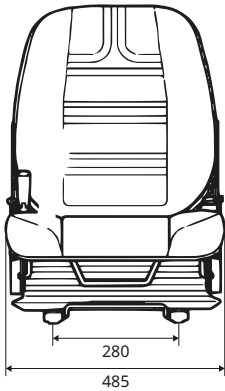

- Mechanical suspension
- Universal forklift seat
- Weight adjustment: 50–120 kg

COMPLETE SEATS

	REF PVC	REF Fabric
Seat	Not available	Not available

SPARE AND OPTIONAL PARTS

	REF PVC	REF Fabric	REF General
Seat cushion cover	110TA8904	110TA8905	
Backrest cushion	110TA8906	110TA8907	
Headrest	110TA8908	110TA8909	
Slide rails: 365 mm			110TA8911
Armrest kit			111TA4098
ALR seat belt (black)			106TA5149
ALR seat belt (orange)			142TA3335

All dimensions in mm.