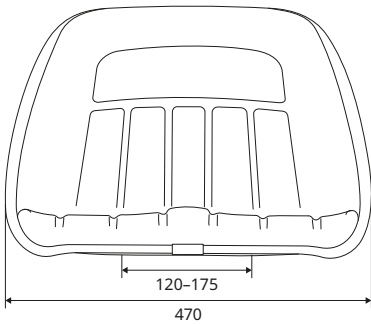

	REF PVC
Seat	126TA6096

SPARE AND OPTIONAL PARTS

	REF PVC	REF General
Headrest	165TA9630	
Slide rails		144TA5348

All dimensions in mm.

P2

KAB//Seating

- Universal seat pan
- With drain hole

COMPLETE SEATS