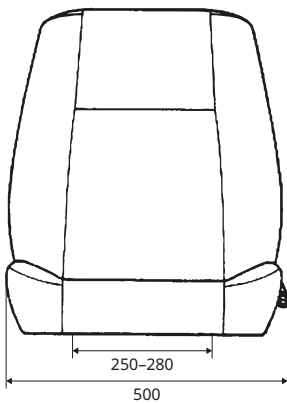

	REF PVC	REF General
Headrest	144TA5350	
Slide rails: 296 mm		144TA5353
Armrest kit		144TA5352
Static seat belt (black)		144TA5351

All dimensions in mm.

T1

KAB//Seating

- Non-suspended seat top
- Used on JCB