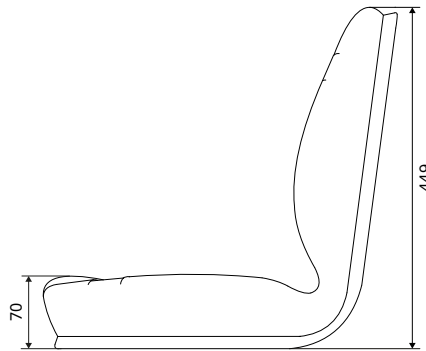

	REF
Seat	PVC 139TA6039

SPARE AND OPTIONAL PARTS

	REF	REF
Headrest	PVC 165TA9630	General
Slide rails		144TA5348

SEATS

KAB SEATING

P4

KAB//Seating

- Universal seat pan with drain hole