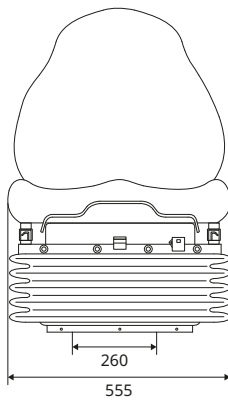

- Air suspended seat
- Weight adjustment: 50–120 kg
- Used on JCB: agriculture and construction

COMPLETE SEATS

	REF PVC	REF Fabric
Seat (12 V)	166TA8799	141TA7730

SPARE AND OPTIONAL PARTS

	REF PVC	REF Fabric	REF General
Seat cover kit	144TA5730	144TA3667	
Seat foam kit			144TA3668
Headrest	144TA5732	141TA7759	
Backrest cover kit	144TA5731	144TA3669	
Backrest foam kit			144TA3670
Slide rails: 356 mm			144TA3671
Switch			110TA8932
Armrest kit			141TA7803
ALR seat belt (black)			141TA7802

All dimensions in mm.