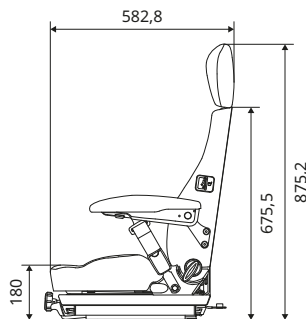

All dimensions in mm.

SENTINEL 60 SUSPENSION MECHANICAL

KAB//Seating

- Mechanical suspension
- Universal forklift seat
- Weight adjustment: 50–120 kg

COMPLETE SEATS

	REF PVC	REF Fabric
Seat + switch	144TA5755	On request
Seat heated (48 V) + switch	144TA5756	On request

All dimensions in mm.

SENTINEL 60 SUSPENSION AIR

KAB//Seating

- Air suspended
- Universal forklift seat 48 V
- Weight adjustment: 50-140 kg

COMPLETE SEATS

	REF PVC	REF Fabric
Seat heated (48 V) + switch	On request	144TA5763