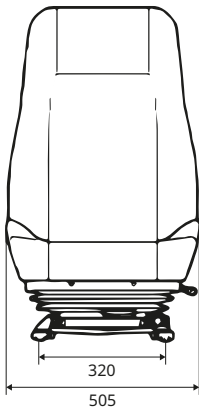

414

KAB//Seating

- Mechanical suspension
- Universal forklift seat
- Weight adjustment: 50–120 kg

COMPLETE SEATS

	REF PVC	REF Fabric
Seat	Not available	110TA8951

SPARE AND OPTIONAL PARTS

	REF PVC	REF Fabric	REF General
Seat cover kit	128TA4231	129TA7743	
Seat foam kit			128TA4232
Headrest	110TA8970	110TA8971	
Backrest cover kit	128TA4233	129TA7744	
Backrest foam kit			128TA4234
Slide rails: 320 mm			110TA8964
Switch			106TA5151
Armrest kit			141TA7803
ALR seat belt (black)			141TA7802

All dimensions in mm.