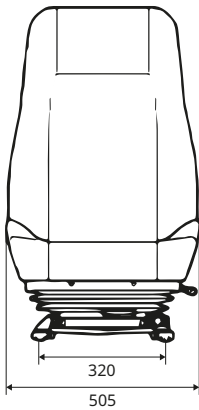

KAB//Seating

- Mechanical suspension
- Universal forklift seat
- Weight adjustment: 50–120 kg

COMPLETE SEATS

	REF PVC	REF Fabric
Seat	144TA5771	110TA8939

SPARE AND OPTIONAL PARTS

	REF PVC	REF Fabric	REF General
Seat cover kit	110TA8940	110TA8941	
Seat foam kit			110TA8942
Headrest	110TA8953	144TA5358	
Backrest cover kit	110TA8943	110TA8944	
Backrest foam kit			110TA8945
Slide rails: 280 mm			144TA5772
Slide rails: 320 mm			110TA8964
Switch			106TA5151
Armrest kit			110TA8949
ALR seat belt (black)			105TA4857