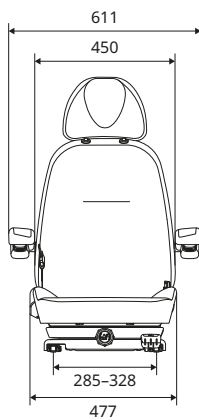

All dimensions in mm.

SENTINEL 60 SUSPENSION AIR

KAB//Seating

- Air suspended
- Universal forklift seat 48 V
- Weight adjustment: 50-140 kg

COMPLETE SEATS

	REF PVC	REF Fabric
Seat heated (48 V) + switch	On request	144TA5763