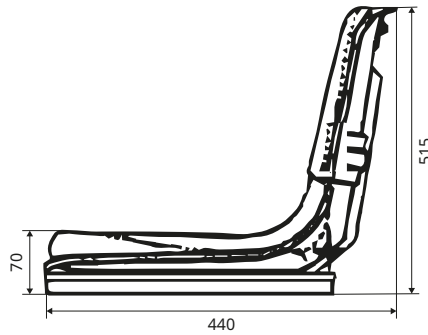

03.

KAB SEATING

SEATS

KAB SEATING

P1

KAB//Seating

- Universal seat pan
- With drain hole

COMPLETE SEATS