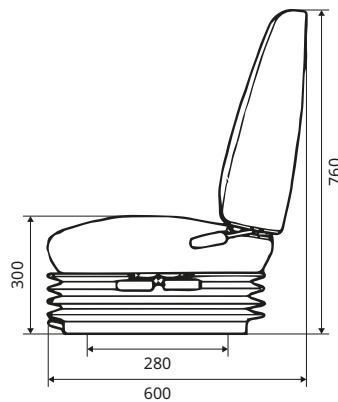

414

KAB//Seating

- Mechanical suspension
- Universal forklift seat
- Weight adjustment: 50–120 kg

COMPLETE SEATS

	REF PVC	REF Fabric
Seat	Not available	110TA8951

SPARE AND OPTIONAL PARTS

	REF PVC	REF Fabric	REF General
Seat cover kit	128TA4231	129TA7743	
Seat foam kit			128TA4232
Headrest	110TA8970	110TA8971	
Backrest cover kit	128TA4233	129TA7744	
Backrest foam kit			128TA4234
Slide rails: 320 mm			110TA8964
Switch			106TA5151
Armrest kit			141TA7803
ALR seat belt (black)			141TA7802

All dimensions in mm.

KAB//Seating

- Universal forklift seat without compressor
- Air suspension
- Weight adjustment: 50–120 kg

COMPLETE SEATS

	REF PVC	REF Fabric
Seat (without compressor)	On request	110TA8957
Seat + switch + armrests (without compressor)	110TA8956	On request
Seat (12 V)	110TA8958	110TA8959
Seat (24 V)	166TA8795	111TA4100