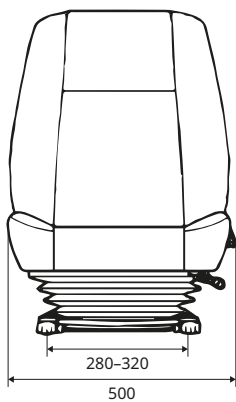

- Universal forklift seat without compressor
- Air suspension
- Weight adjustment: 50–120 kg

COMPLETE SEATS

	REF PVC	REF Fabric
Seat (without compressor)	On request	110TA8957
Seat + switch + armrests (without compressor)	110TA8956	On request
Seat (12 V)	110TA8958	110TA8959
Seat (24 V)	166TA8795	111TA4100

SPARE AND OPTIONAL PARTS

	REF PVC	REF Fabric	REF General
Seat cover kit	110TA8940	110TA8941	
Seat foam kit			110TA8942
Headrest	110TA8960	144TA5358	
Backrest cover kit	110TA8943	110TA8944	
Backrest foam kit			110TA8945
Slide rails: 280 mm			144TA5772
Slide rails: 320 mm			110TA8964
Switch			110TA8962
Armrest kit			110TA8965
ALR seat belt (black)			105TA4857
Compressor kit (12 V)			165TA9645
Compressor kit (24 V)			166TA8430