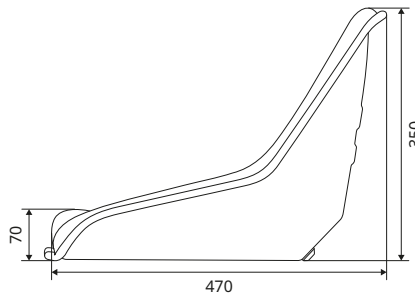

	REF PVC
Seat	126TA6096

SPARE AND OPTIONAL PARTS

	REF PVC	REF General
Headrest	165TA9630	
Slide rails		144TA5348

All dimensions in mm.

P2

KAB//Seating

- Universal seat pan
- With drain hole

COMPLETE SEATS