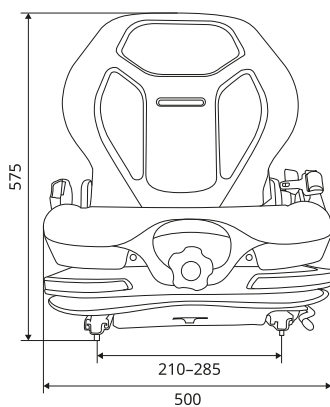

VERSA COMPACT

- Universal forklift seat
- Mechanical suspension
- Weight adjustment: 50-120 kg
- Used on Nissan

COMPLETE SEATS

	REF PVC
Seat	166TA6022
Seat + switch + armrests + seat belt	145TA2800

SPARE AND OPTIONAL PARTS

	REF PVC	REF General
Seat cushion	166TA8190	
Backrest cushion	166TA8191	
Slide rails		166TA8192
Switch		On request
Armrest		On request
Seat belt		On request

All dimensions in mm.