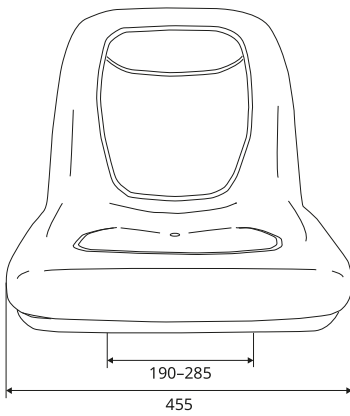

08.
MILSCO

XB180

- Universal seat pan
- Used on tail mounted trucks and cleaning machines (JCB/Moffet)
- With drain hole

COMPLETE SEATS

	REF PVC	REF Fabric
Seat	135TA2792	Not available
Seat (yellow)	144TA3666	Not available
Seat (with rail set)	136TA8305	Not available