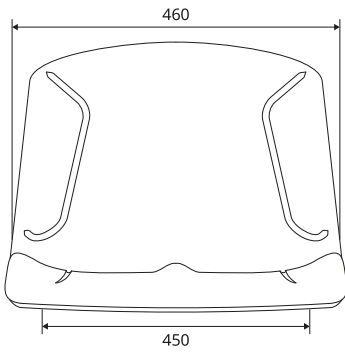

V-2505

- Universal seat pan
- With drain hole
- Used on truck-mounted forklifts and cleaning machines
- Used on Tennant

COMPLETE SEATS

	REF PVC	REF Fabric
Metal seat pan	140TA6690	Not available
Plastic seat pan	140TA6689	Not available

SPARE AND OPTIONAL PARTS

	REF General
Slide rails: 318 mm	144TA5386
Switch	139TA7321

All dimensions in mm.