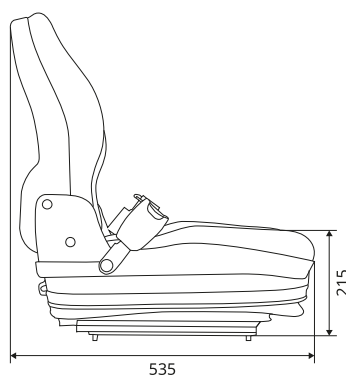

VERSA COMPACT

- Universal forklift seat
- Mechanical suspension
- Weight adjustment: 50-120 kg
- Used on Nissan

COMPLETE SEATS

	REF PVC
Seat	166TA6022
Seat + switch + armrests + seat belt	145TA2800

SPARE AND OPTIONAL PARTS

	REF PVC	REF General
Seat cushion	166TA8190	
Backrest cushion	166TA8191	
Slide rails		166TA8192
Switch		On request
Armrest		On request
Seat belt		On request

All dimensions in mm.