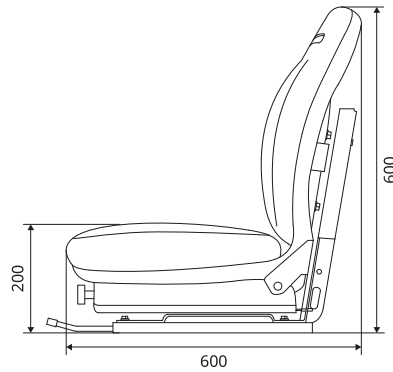

SPARE AND OPTIONAL PARTS

	REF General
Slide rails: 305 mm	110TA8751
Switch	139TA7214

XB200

- Universal seat pan
- Used on tail mounted trucks and cleaning machines (JCB/Doosan)
- With drain hole

COMPLETE SEATS

	REF PVC	REF Fabric
Seat	139TA6025	Not available
Seat + seat belt	144TA5387	Not available

SPARE AND OPTIONAL PARTS

	REF General
Slide rails: 319 mm	144TA5386
Switch	139TA7214
Static seat belt	105TA4859

CR100/M60