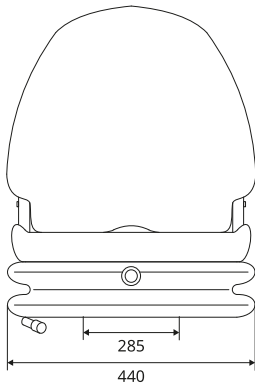

CE200/M60

- Universal forklift seat
- Mechanical suspension
- Weight adjustment: 50–120 kg

COMPLETE SEATS

	REF PVC
Seat + switch + document holder	166TA6020
Seat + document holder	166TA6020

SPARE AND OPTIONAL PARTS

	REF PVC	REF General
Seat cushion	147TA3010	
Backrest cushion	147TA3011	
Slide rails		147TA3012
Switch		166TA6012
Armrest kit		147TA3013
Document holder		On request
ALR seat belt (black)		106TA5147

All dimensions in mm.