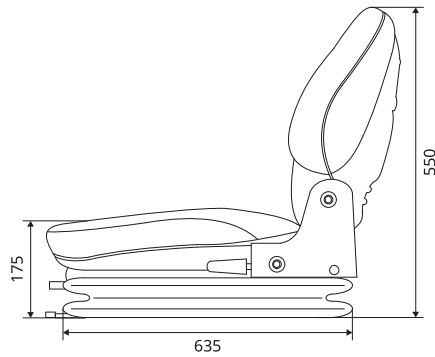

CE200/M60

- Universal forklift seat
- Mechanical suspension
- Weight adjustment: 50–120 kg

COMPLETE SEATS

	REF PVC
Seat + switch + document holder	166TA6020
Seat + document holder	166TA6020

SPARE AND OPTIONAL PARTS

	REF PVC	REF General
Seat cushion	147TA3010	
Backrest cushion	147TA3011	
Slide rails		147TA3012
Switch		166TA6012
Armrest kit		147TA3013
Document holder		On request
ALR seat belt (black)		106TA5147

All dimensions in mm.