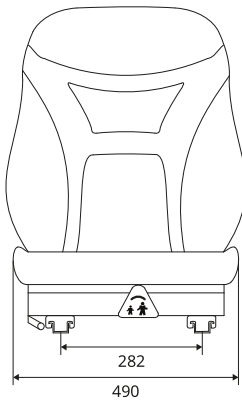

SPARE AND OPTIONAL PARTS

	REF General
Slide rails: 305 mm	110TA8751
Switch	139TA7214

XB200

- Universal seat pan
- Used on tail mounted trucks and cleaning machines (JCB/Doosan)
- With drain hole

COMPLETE SEATS

	REF PVC	REF Fabric
Seat	139TA6025	Not available
Seat + seat belt	144TA5387	Not available

SPARE AND OPTIONAL PARTS

	REF General
Slide rails: 319 mm	144TA5386
Switch	139TA7214
Static seat belt	105TA4859

CR100/M60

SPARE AND OPTIONAL PARTS

	REF General
Slide rails: 318 mm	144TA5386
Switch	139TA7321

All dimensions in mm.