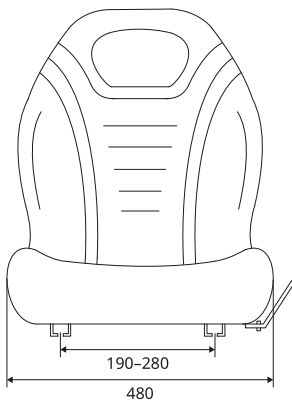

XB200

- Universal seat pan
- Used on tail mounted trucks and cleaning machines (JCB/Doosan)
- With drain hole

COMPLETE SEATS

	REF PVC	REF Fabric
Seat	139TA6025	Not available
Seat + seat belt	144TA5387	Not available

SPARE AND OPTIONAL PARTS

	REF General
Slide rails: 319 mm	144TA5386
Switch	139TA7214
Static seat belt	105TA4859