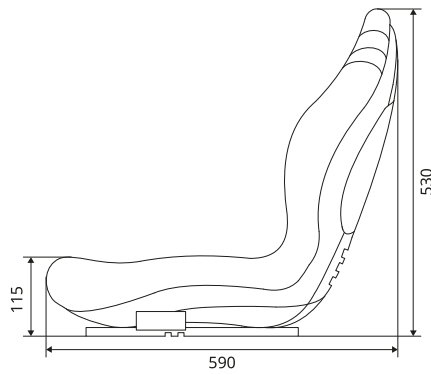

XB200

- Universal seat pan
- Used on tail mounted trucks and cleaning machines (JCB/Doosan)
- With drain hole

COMPLETE SEATS

	REF PVC	REF Fabric
Seat	139TA6025	Not available
Seat + seat belt	144TA5387	Not available

SPARE AND OPTIONAL PARTS

	REF General
Slide rails: 319 mm	144TA5386
Switch	139TA7214
Static seat belt	105TA4859