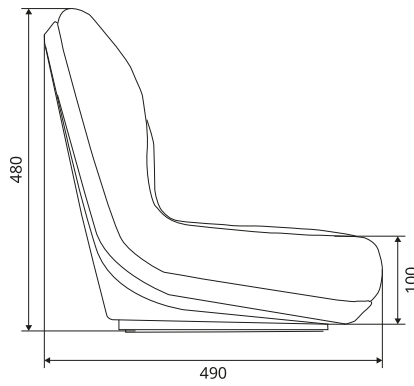

XB180

- Universal seat pan
- Used on tail mounted trucks and cleaning machines (JCB/Moffet)
- With drain hole

COMPLETE SEATS

	REF PVC	REF Fabric
Seat	135TA2792	Not available
Seat (yellow)	144TA3666	Not available
Seat (with rail set)	136TA8305	Not available

SPARE AND OPTIONAL PARTS

	REF General
Slide rails: 305 mm	110TA8751
Switch	139TA7214