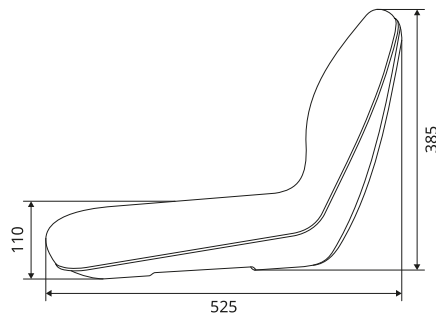

V-2505

- Universal seat pan
- With drain hole
- Used on truck-mounted forklifts and cleaning machines
- Used on Tennant

COMPLETE SEATS

	REF PVC	REF Fabric
Metal seat pan	140TA6690	Not available
Plastic seat pan	140TA6689	Not available

SPARE AND OPTIONAL PARTS

	REF General
Slide rails: 318 mm	144TA5386
Switch	139TA7321

All dimensions in mm.