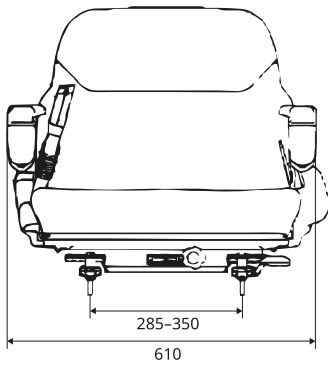

1500 SERIES

- Mechanical suspended seat
- Weight adjustment: 30–130 kg
- Used on Hyster/Yale

COMPLETE SEATS

	REF PVC	REF Fabric
Seat + switch	147TA5006	
Seat + switch + armrest + document holder + seat belt	125TA6317	125TA6318

SPARE AND OPTIONAL PARTS

	REF PVC	REF Fabric	REF General
Seat cushion	144TA3678	144TA3679	
Seat cushion + switch	125TA6319	125TA6320	
Backrest cushion	125TA6321	125TA6322	
Slide rails: 305 mm			125TA6326
Switch			125TA6323
Armrest kit			126TA6052
Document holder			166TA6010
ALR seat belt (black)			106TA5149

All dimensions in mm.